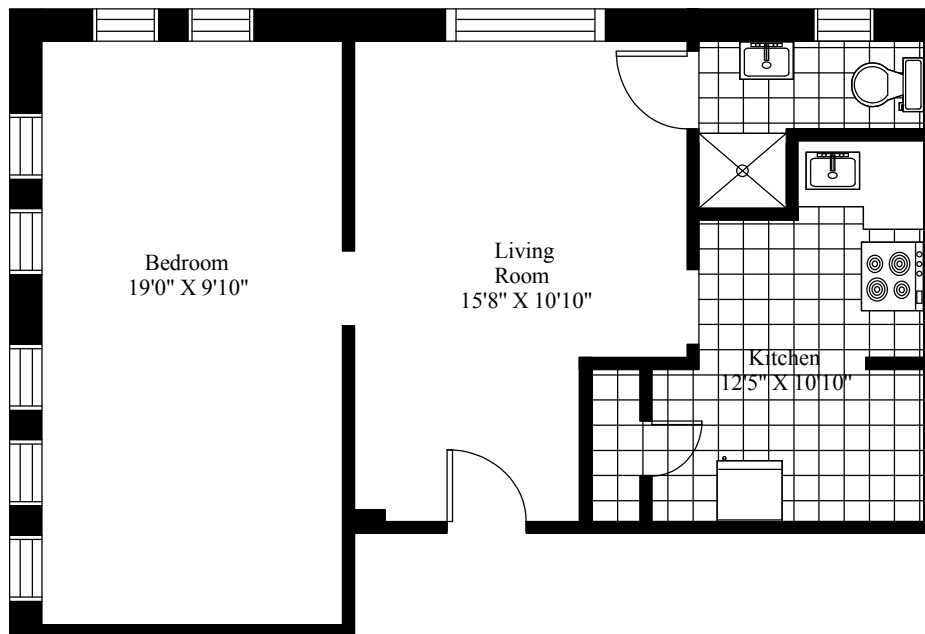

5261 Kent Street
Typical One Bedroom

Main Living Area = 551 Square Feet