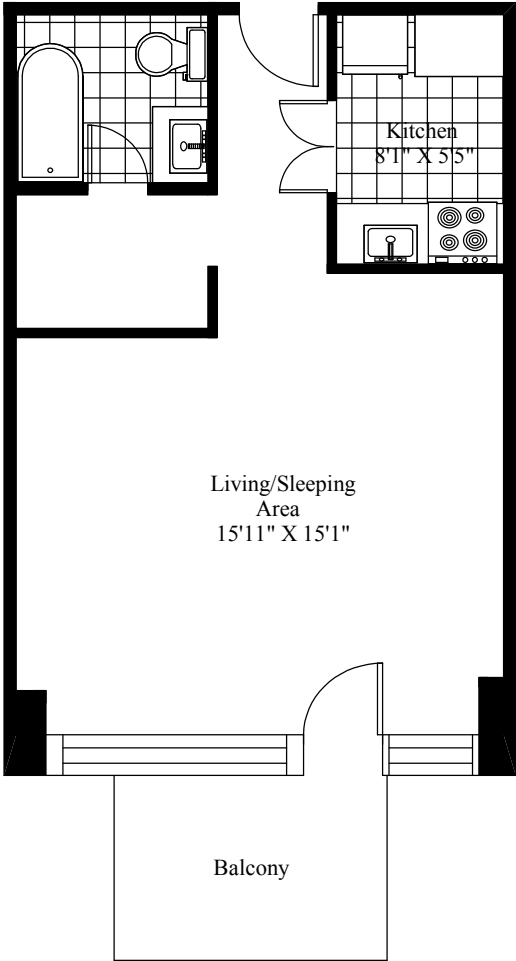

5885 Spring Garden Road  
Typical Bachelor

Main Living Area = 410 Square Feet