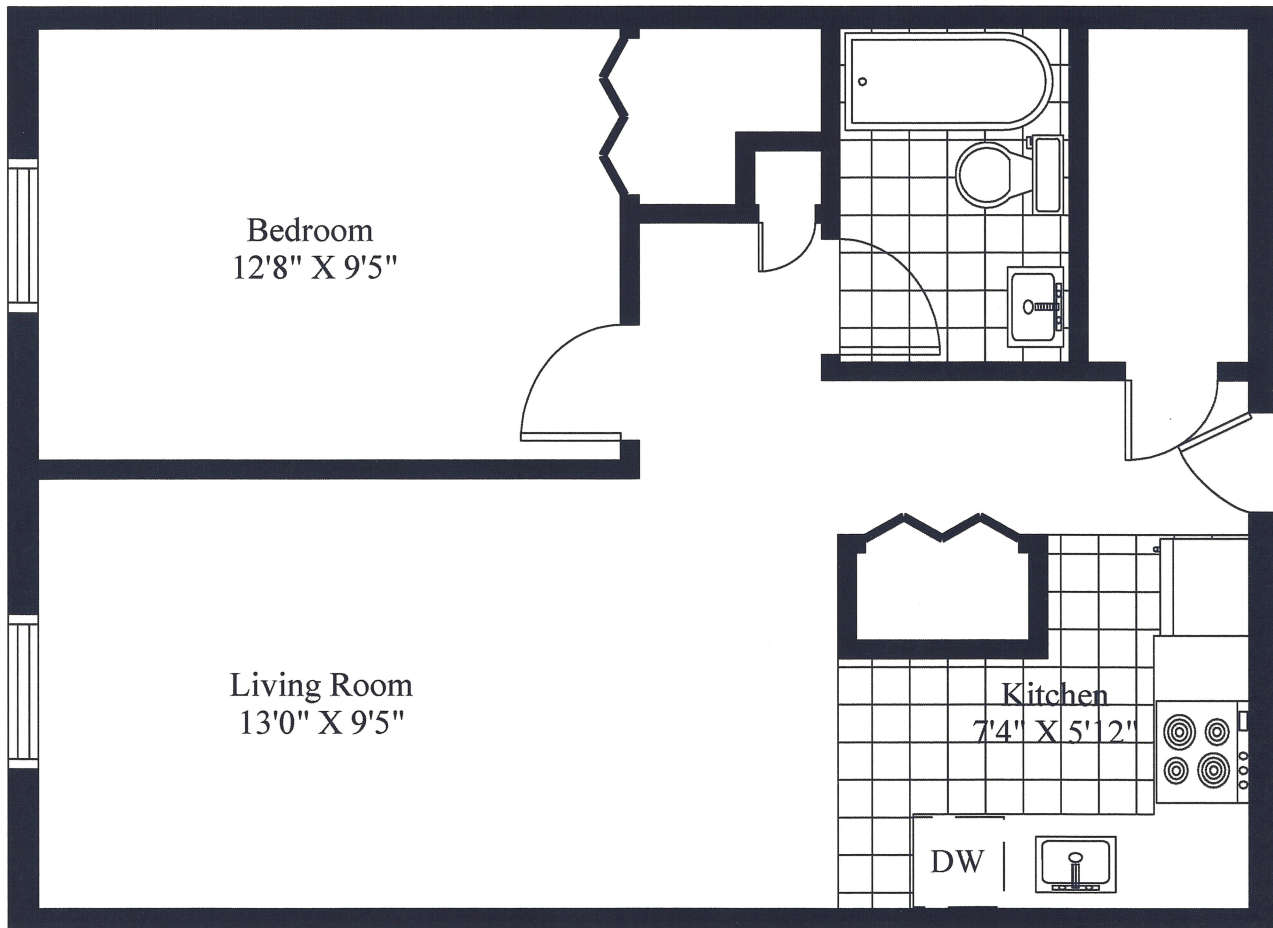

# 60 Greenfields Typical 1 Bedroom

Unit Gross Area = 541 Square Feet