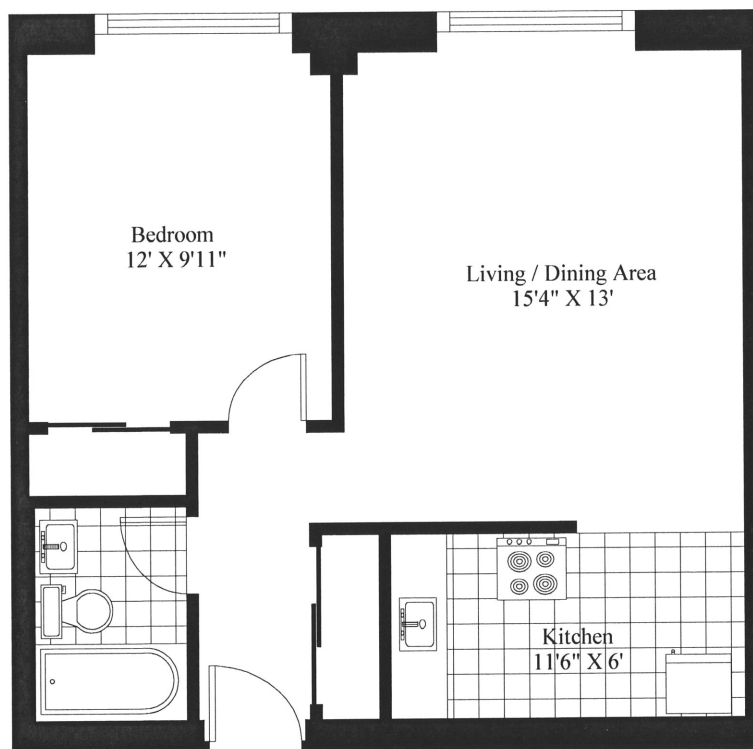

621 Cummings
Typical 1 Bedroom

Unit Gross Area = 576 Square Feet