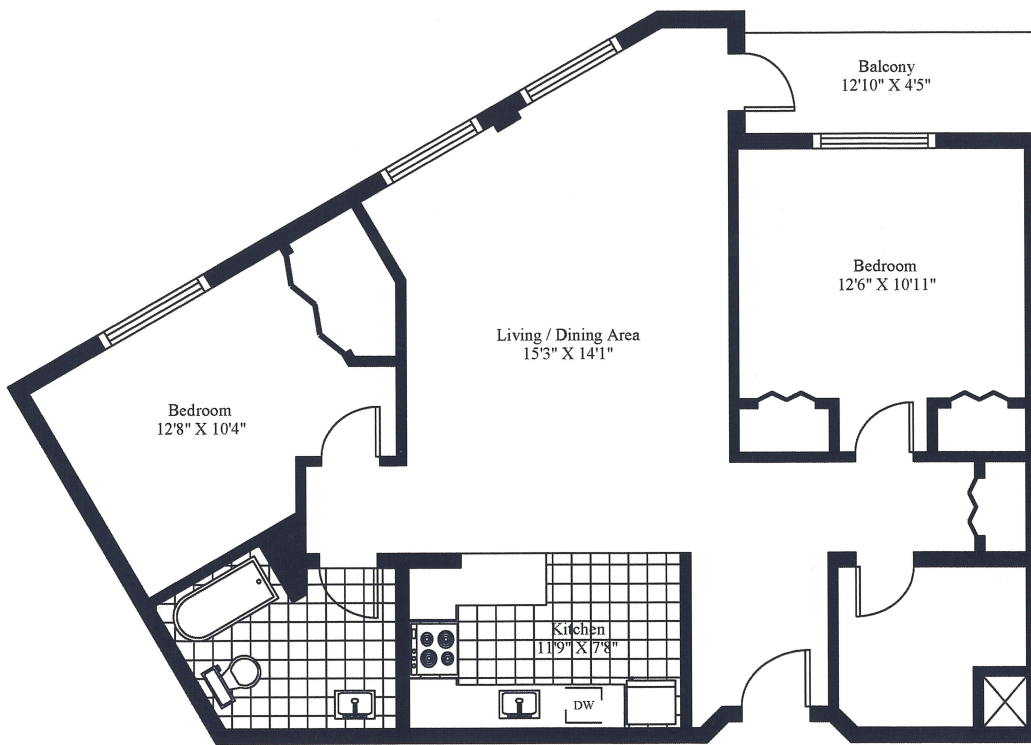

65 Bonaccord Street
Typical 2 Bedroom

Unit Gross Area = 1,033 Square Feet