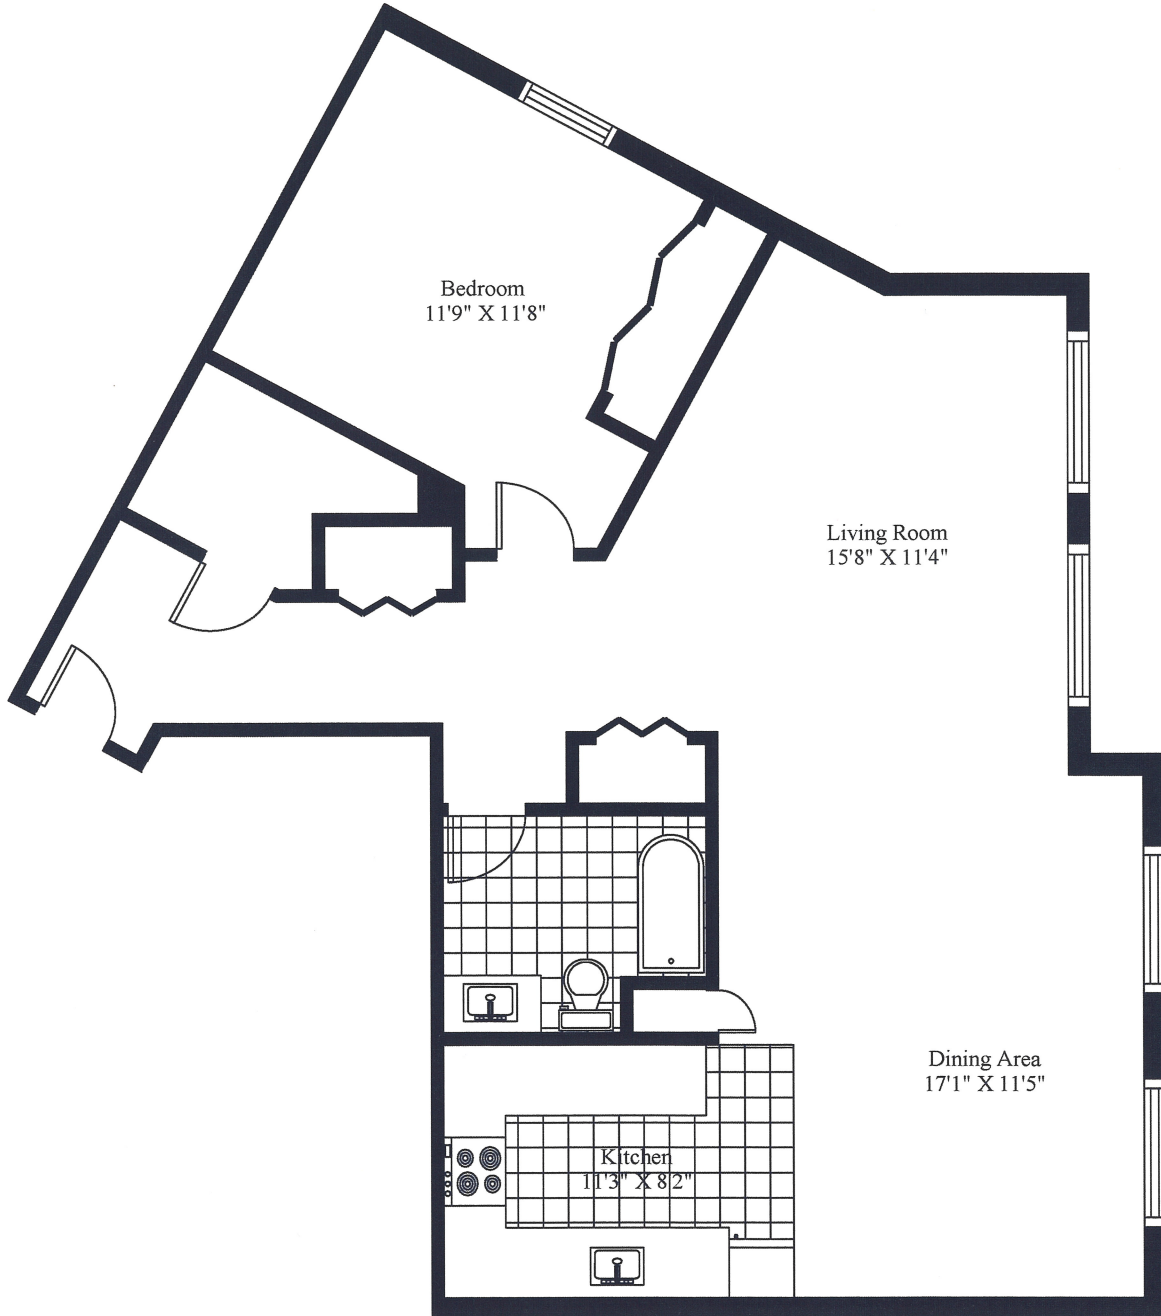

65 Banaccord Street  
Typical 1 Bedroom

Unit Gross Area = 1,003 Square Feet