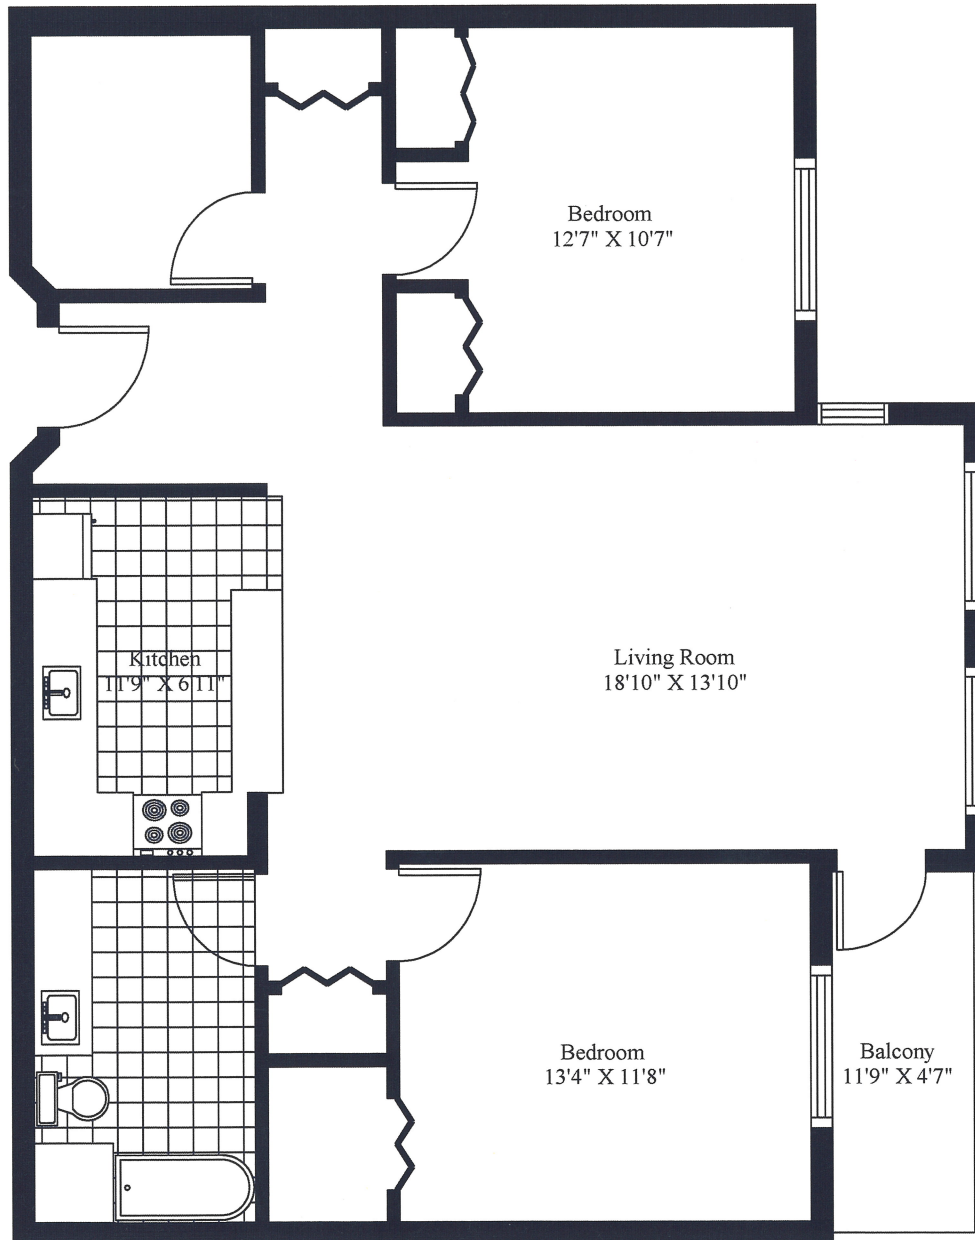

65 Bonaccord
Typical 2 Bedroom

Unit Gross Area = 1,129 Square Feet