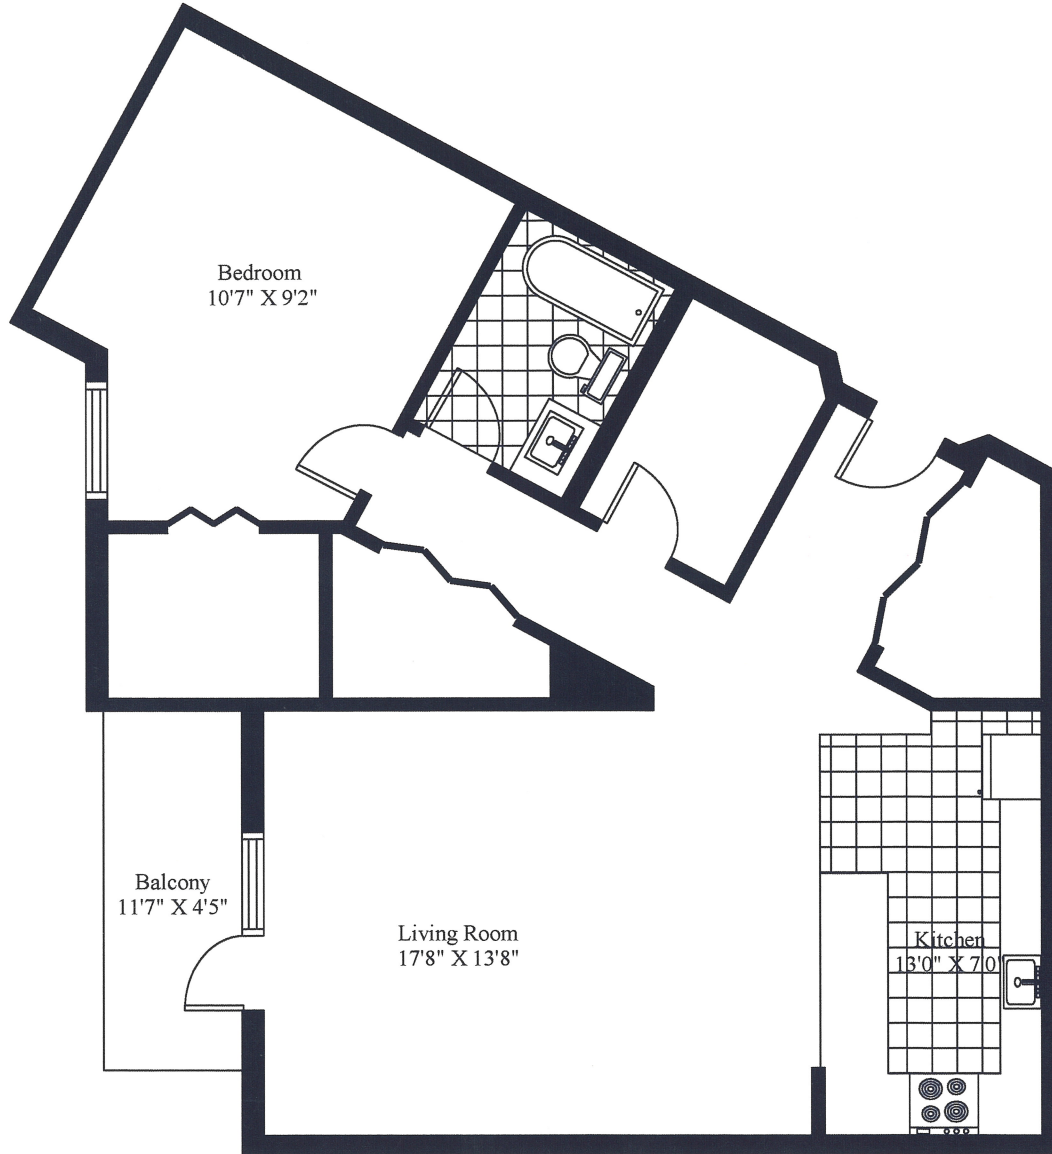

65 Bonaccord Street
Typical 1 Bedroom

Unit Gross Area = 885 Square Feet