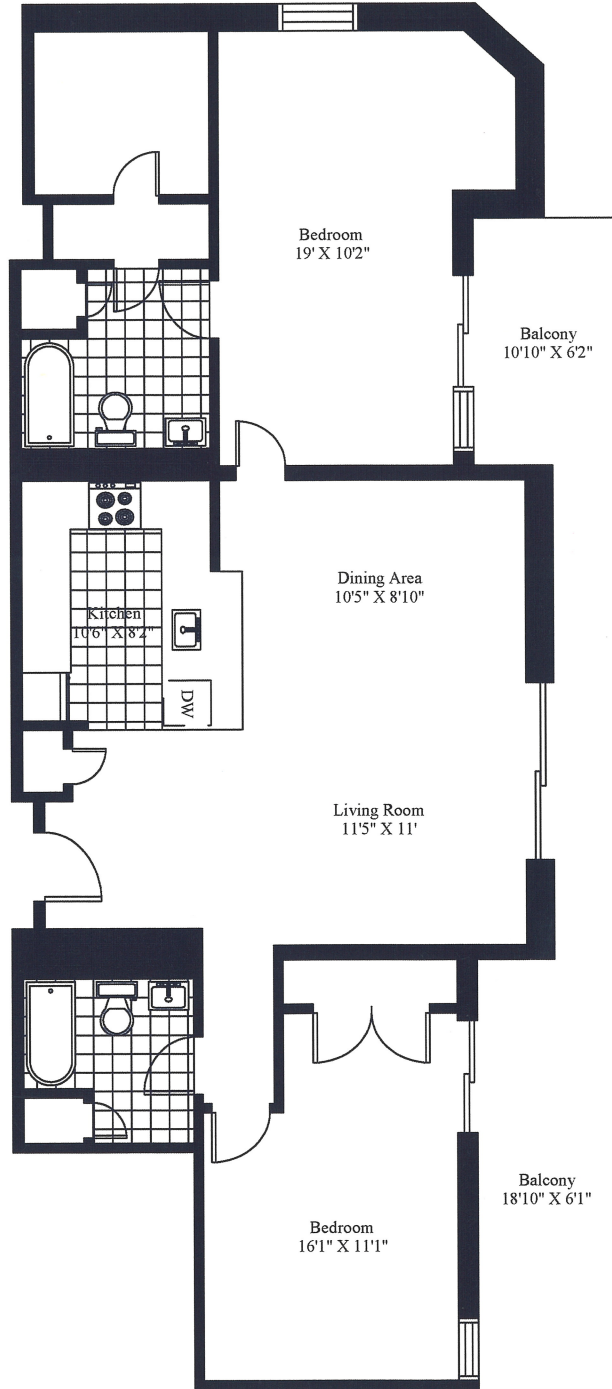

700 Forest Hill
Typical 2 Bedroom

Unit Gross Area = 1,215 Square Feet