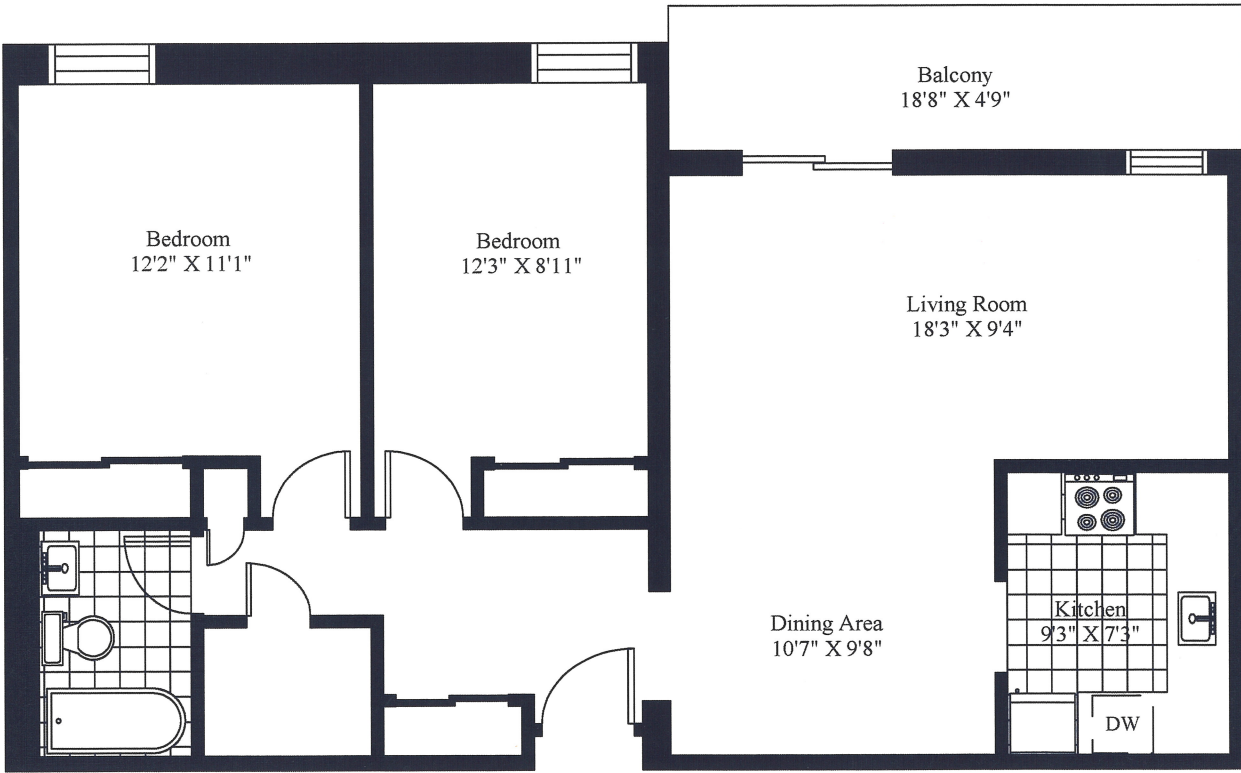

700 Forest Hill
Typical 2 Bedroom

Unit Gross Area = 879 Square Feet