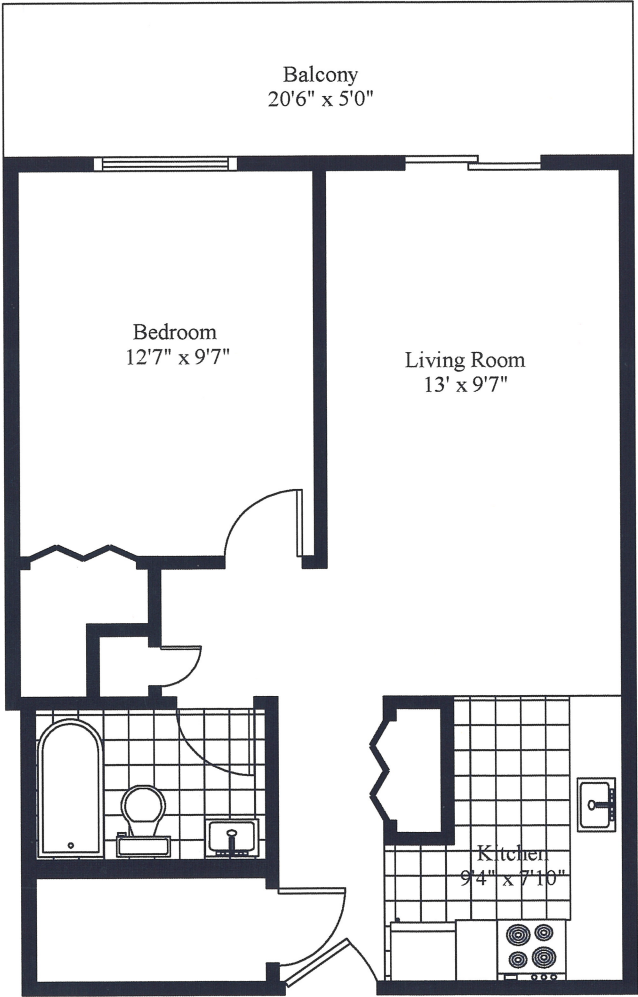

75 Greenfields
Typical 1 Bedroom

Unit Gross = 545 Square Feet