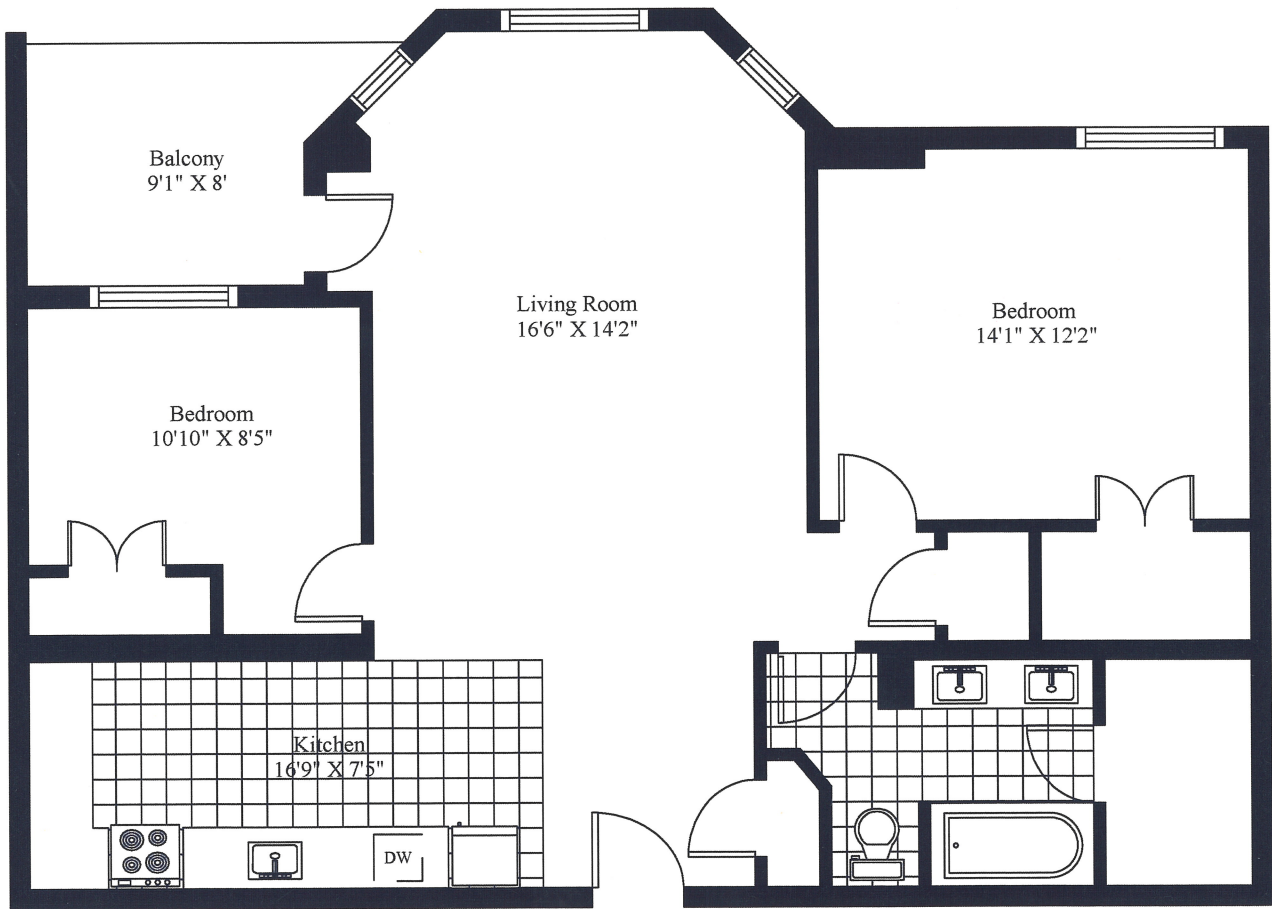

777 Gauvin/Gauvin Estates
Typical 2 Bedroom

Unit Gross Area = 1,033 Square Feet