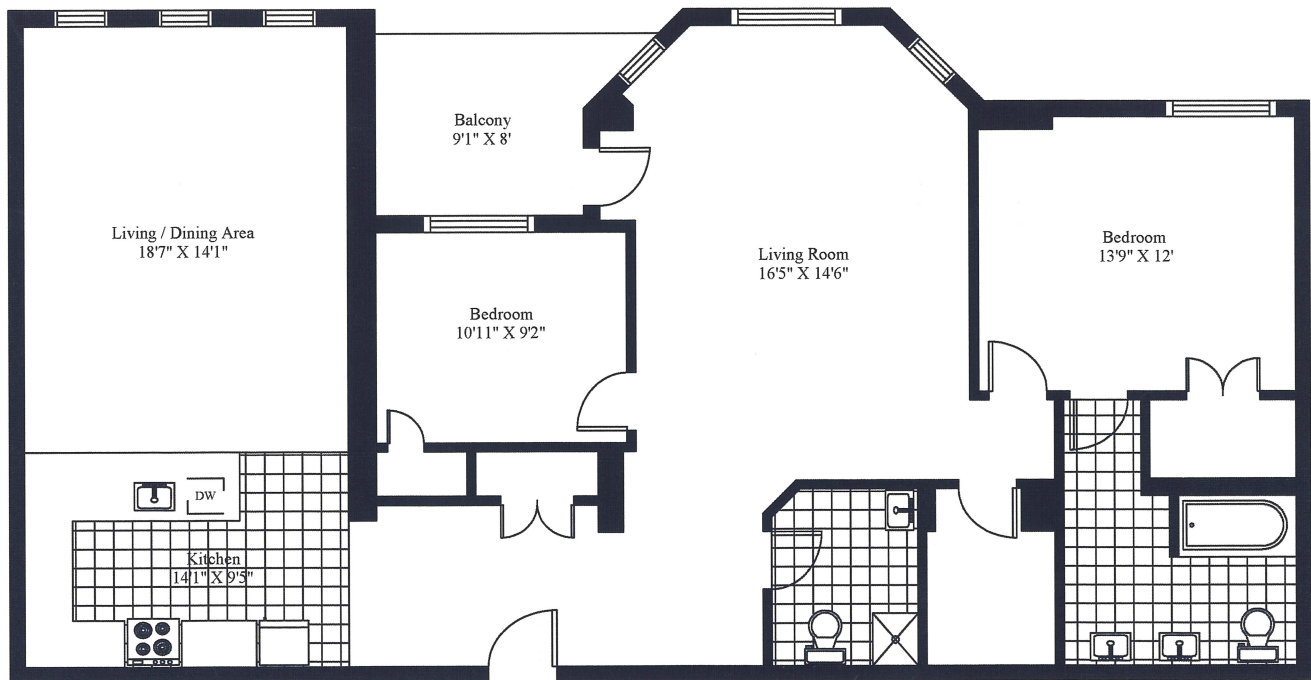

777 Gauvin/Gauvin Estates
Typical 2 Bedroom & 2 Bath

Unit Gross Area = 1,481 Square Feet