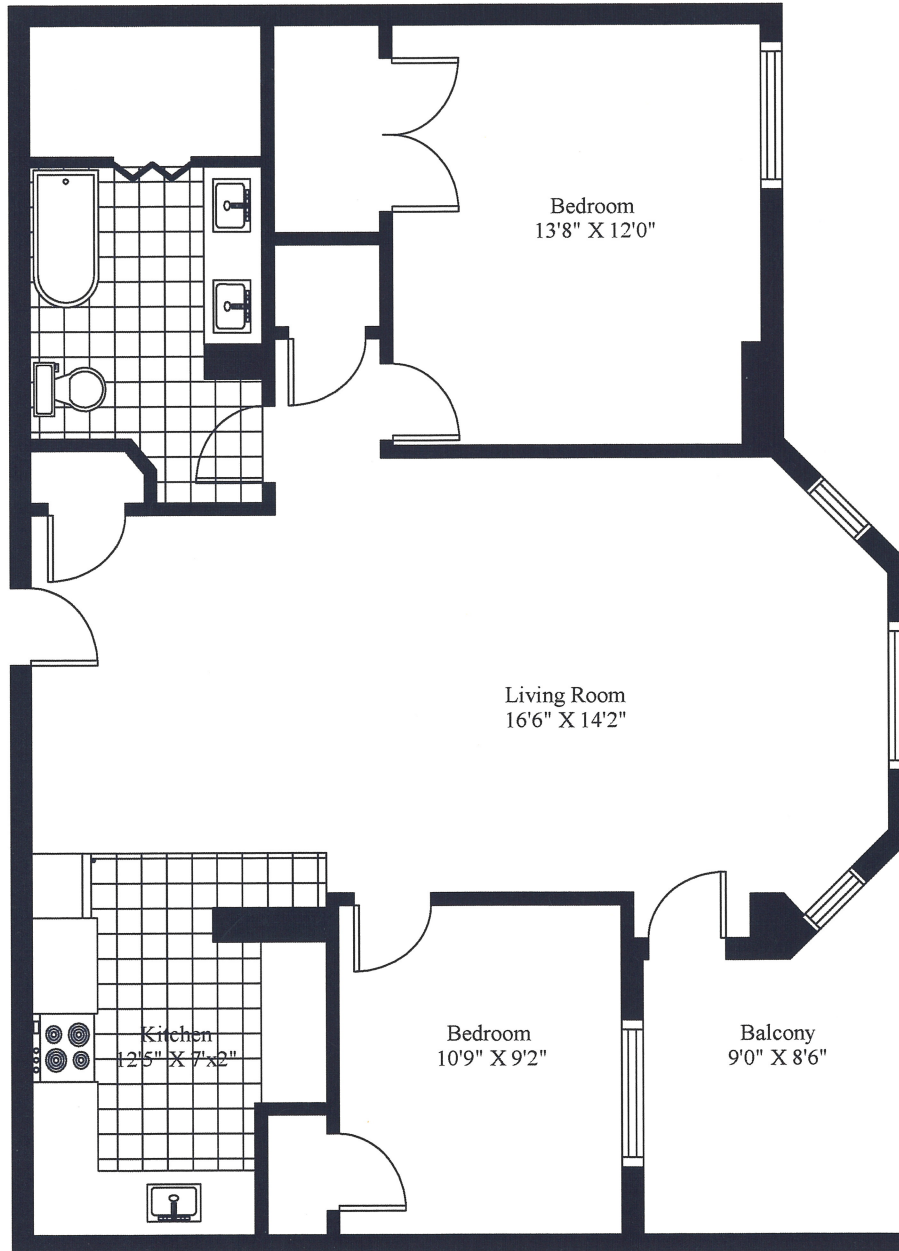

777 Gauvin/Gauvin Estates
Typical 2 Bedroom

Unit Gross Area = 1,024 Square Feet