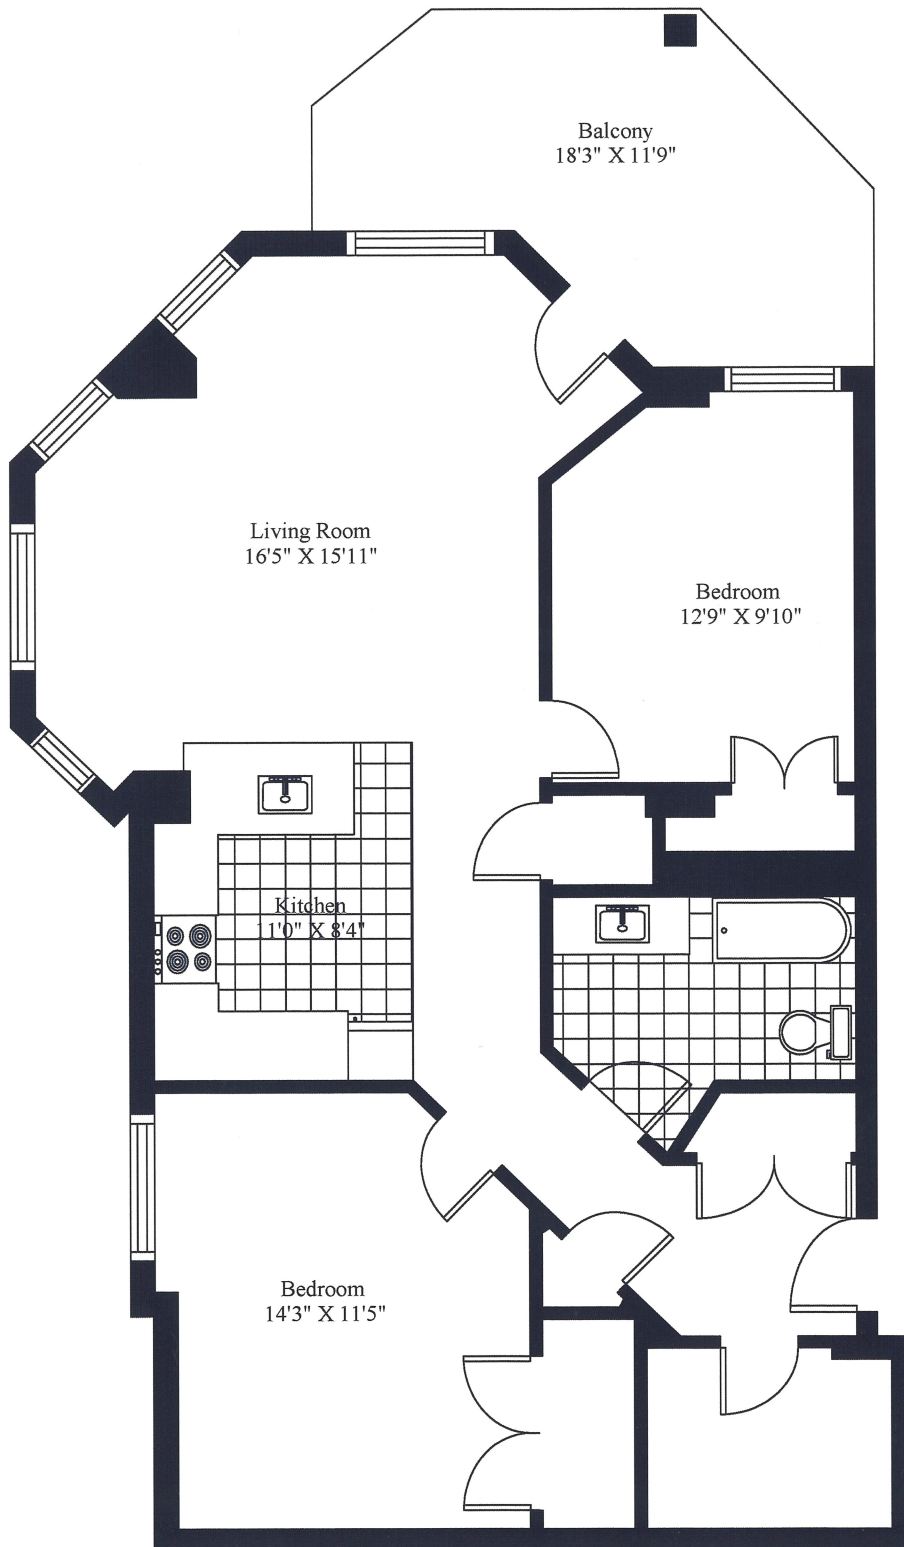

777 Gauvin/Gauvin Estates
Typical 2 Bedroom (Balcony)

Unit Gross Area = 1,023 Square Feet