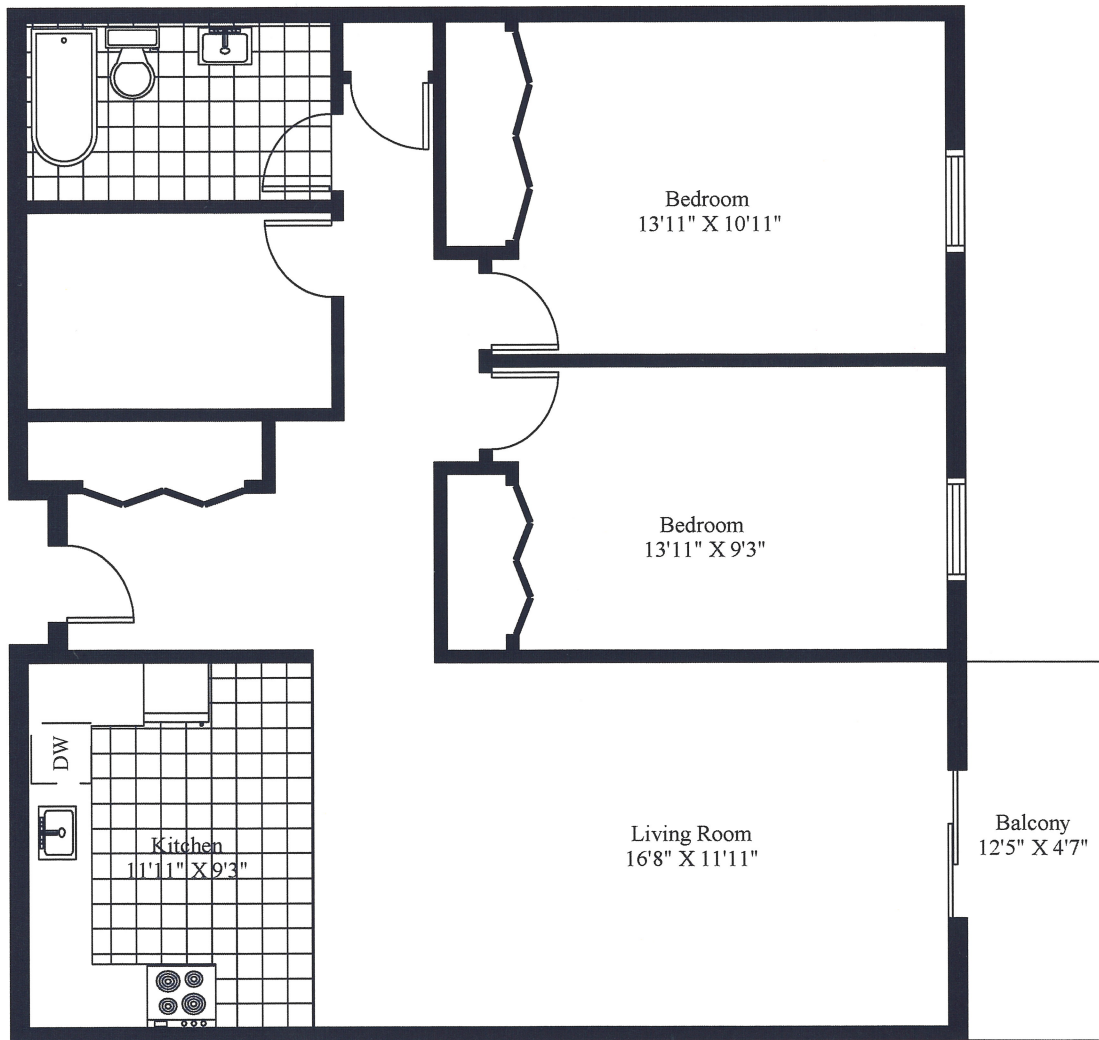

787 Prospect/Southgate Apartments
Typical 2 Bedroom

Unit Gross Area = 1,027 Square Feet