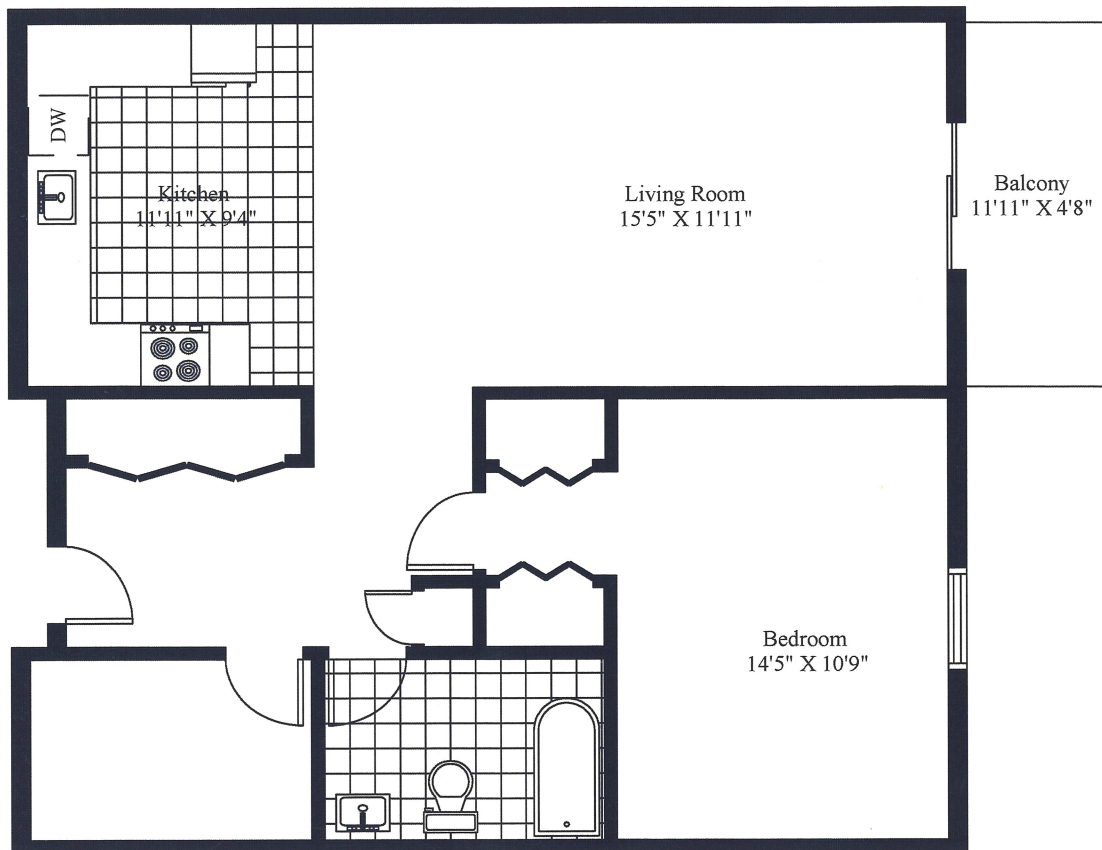

787 Prospect/Southgate Apartments
Typical 1 Bedroom

Unit Gross Area = 836 Square Feet