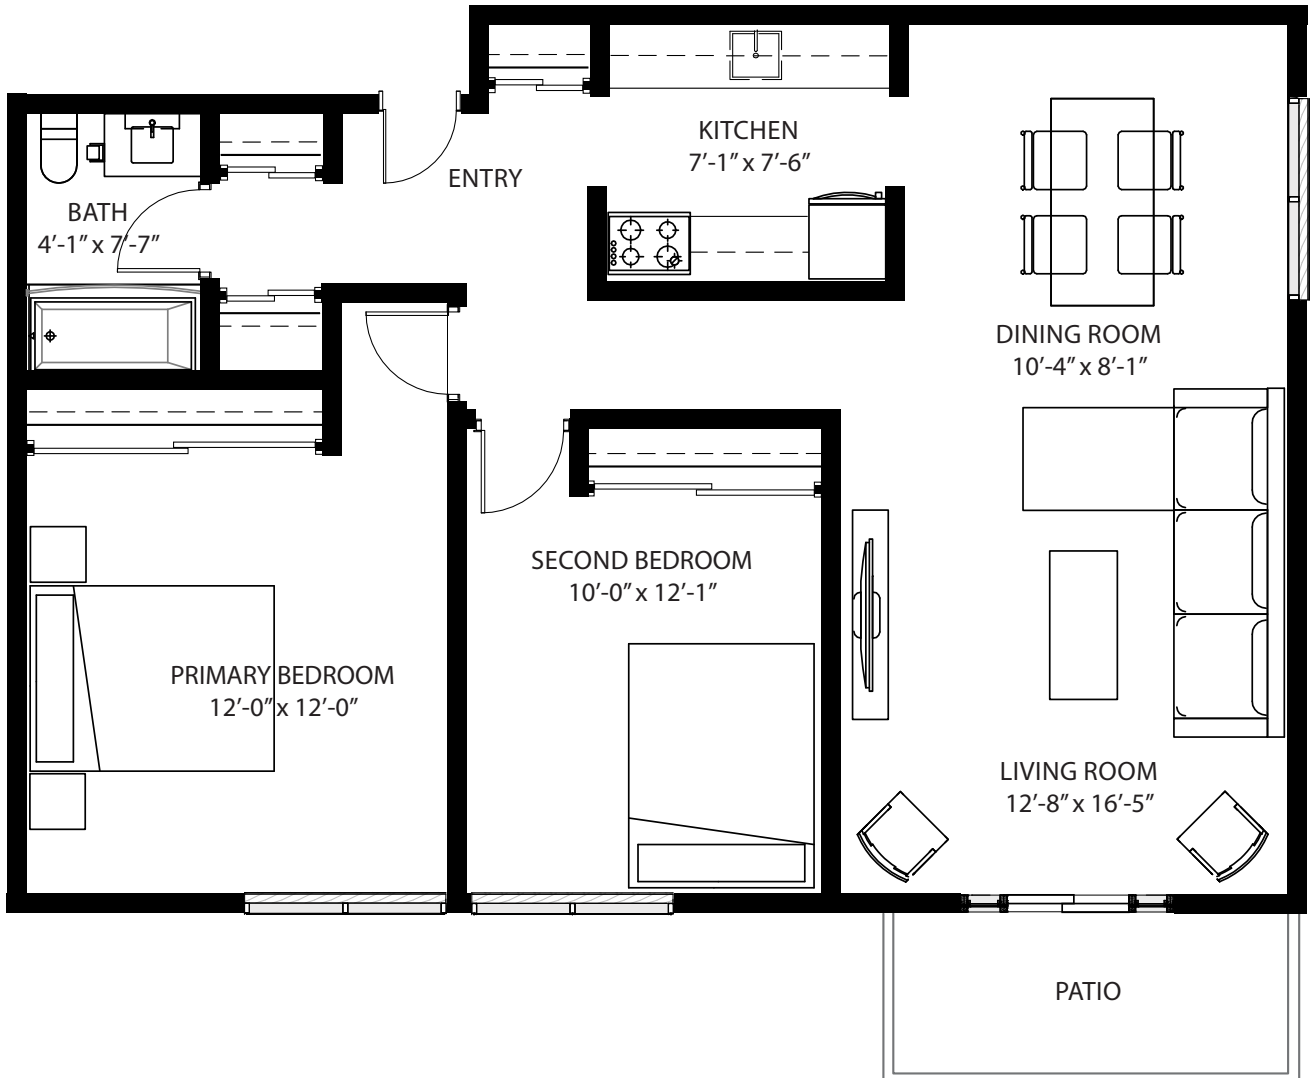

CRAIGFLOWER HOUSE

899 CRAIGFLOWER ROAD, VICTORIA, BC

Unit Type A | 2 Bed, 1 Bath

838 square feet

844.978.3052
killamreit.com

All sizes and specifications are subject to change without notice. Floor plans are approximate dimensions. Actual usable floor space may vary from the stated floor area. E.&O.E.