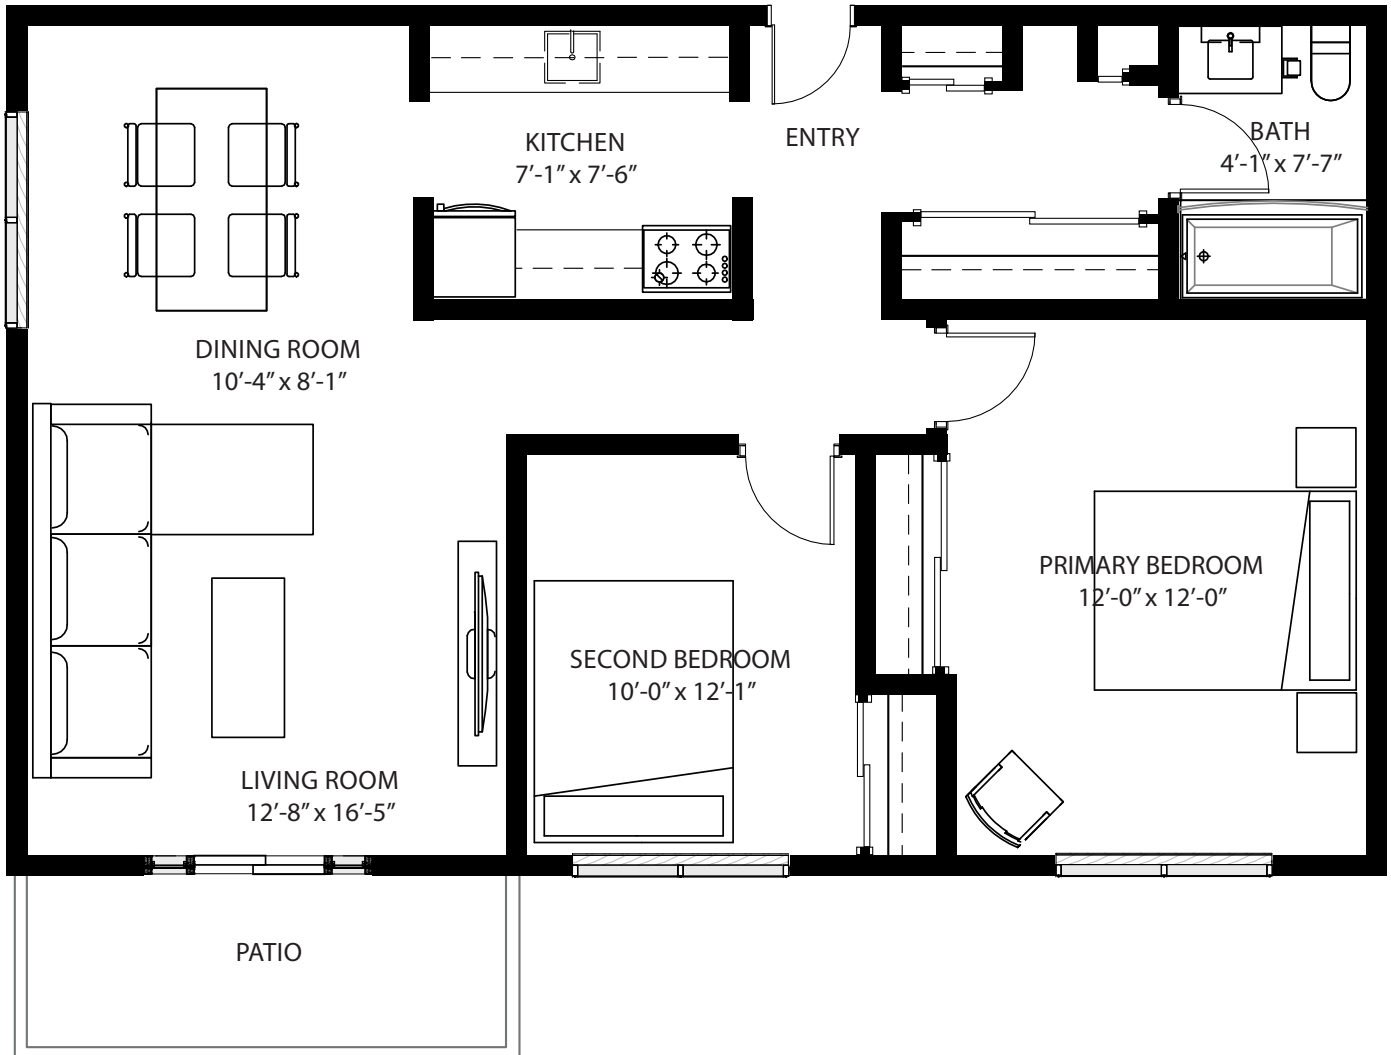

# CRAIGFLOWER HOUSE

899 CRAIGFLOWER ROAD, VICTORIA, BC

Unit Type B | 2 Bed, 1 Bath

838 square feet

844.978.3052  
killamreit.com

All sizes and specifications are subject to change without notice. Floor plans are approximate dimensions. Actual usable floor space may vary from the stated floor area. E.&O.E.