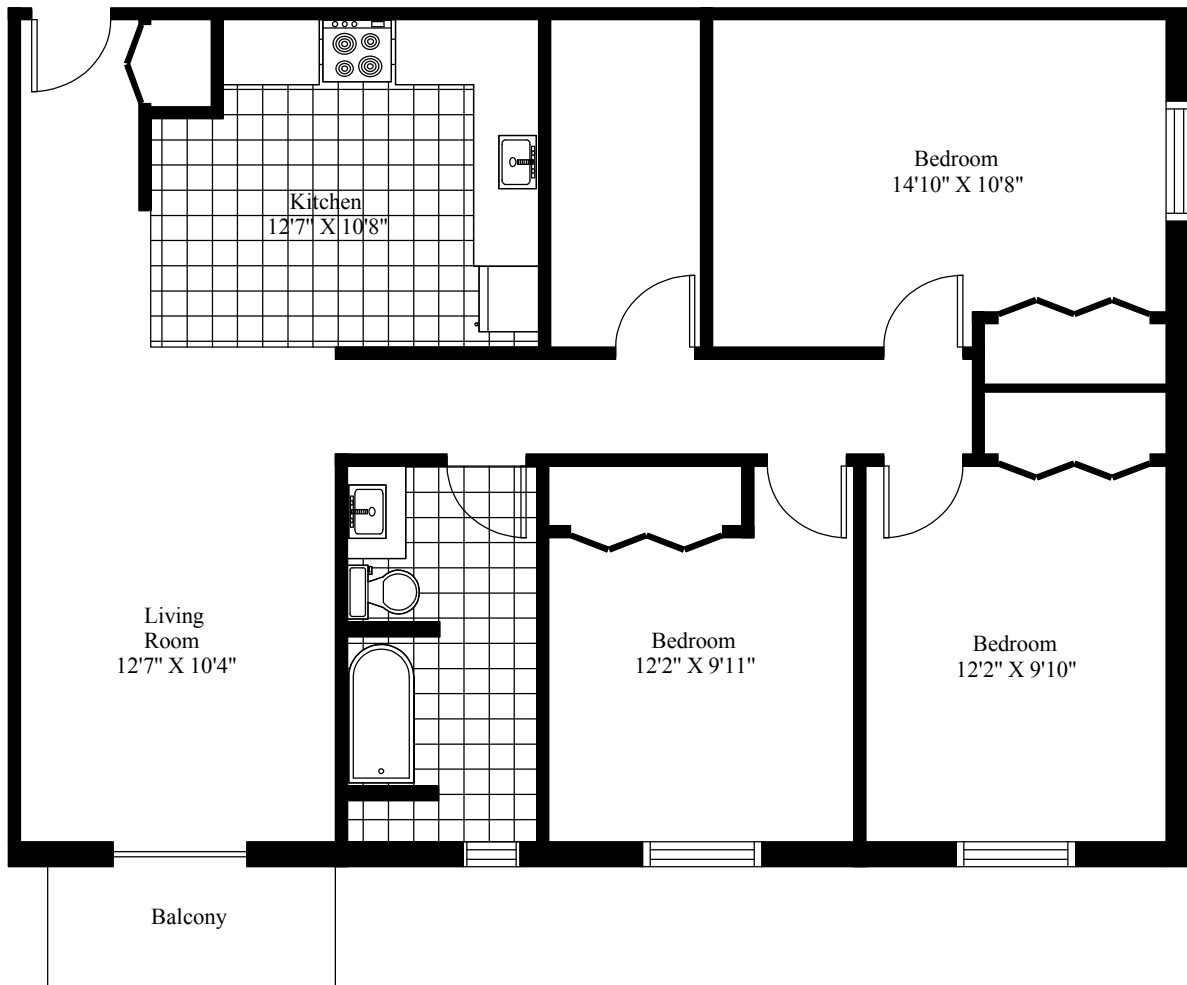

969 Regent Street  
Typical Three Bedroom

Main Living Area = 1,067 Square Feet