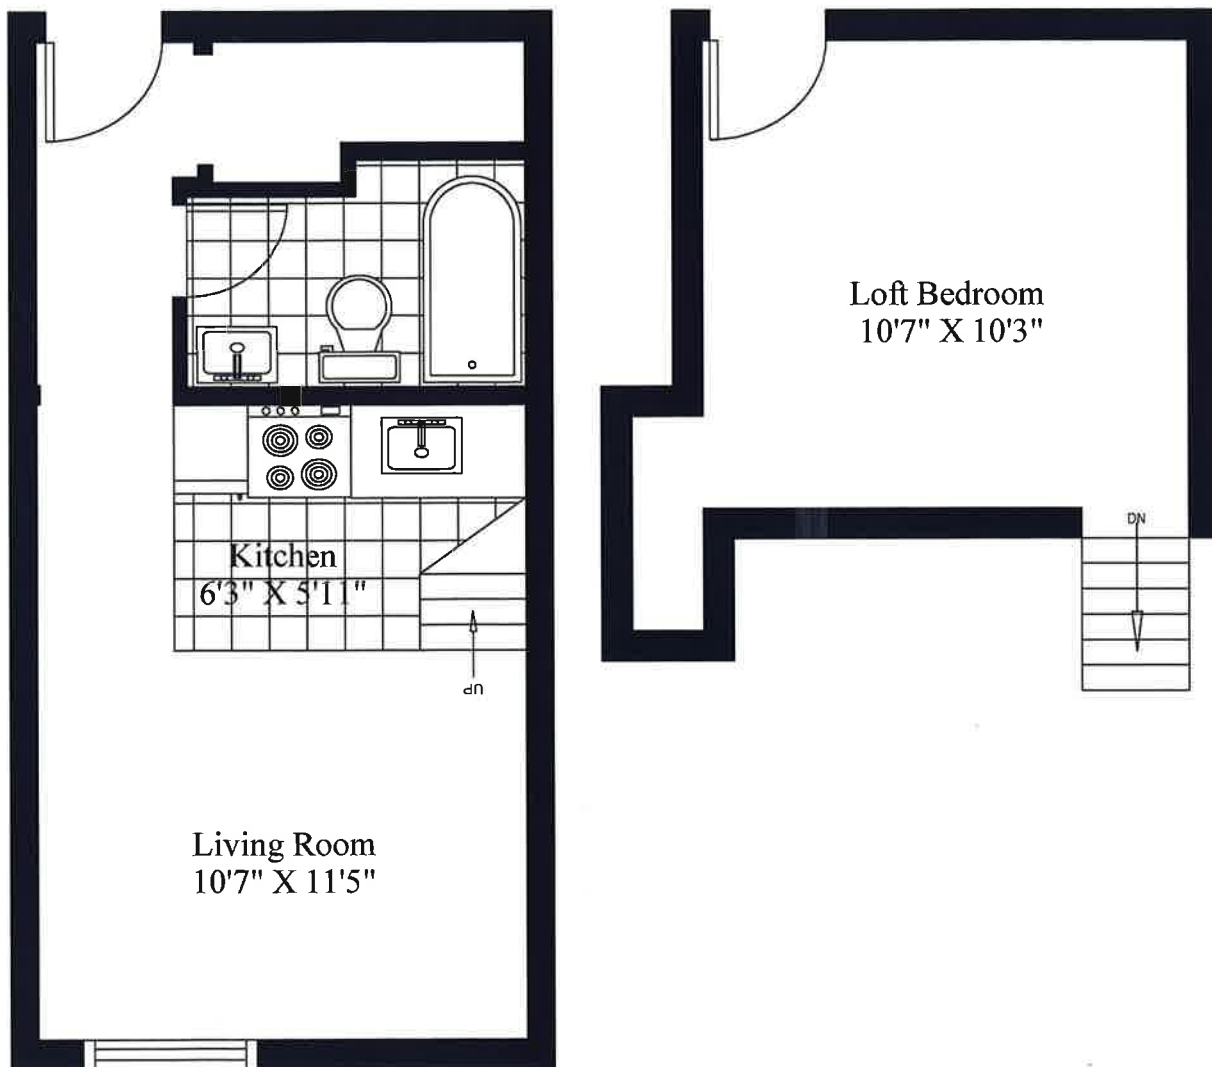

# Rutledge Manor, 2 The Boulevard Typical Bachelor

Unit Gross Area = 405 Square Feet