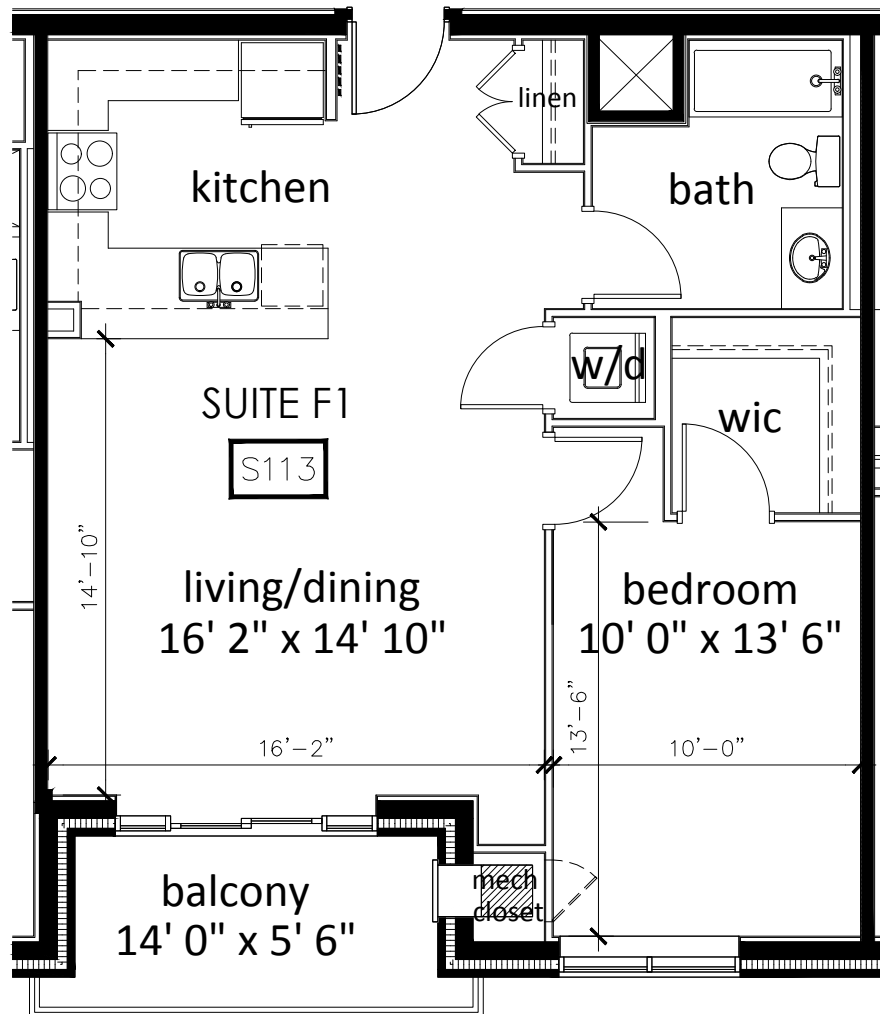

SAGINAW GARDENS

Bishop

Suite F1 - 1 Bedroom Typical

783 sq.ft. + 68 sq.ft. Balcony

1st To 7th Floor | 7 Units

650 Saginaw Parkway, Cambridge, ON, Canada
saginawgardens.com | killamproperties.com