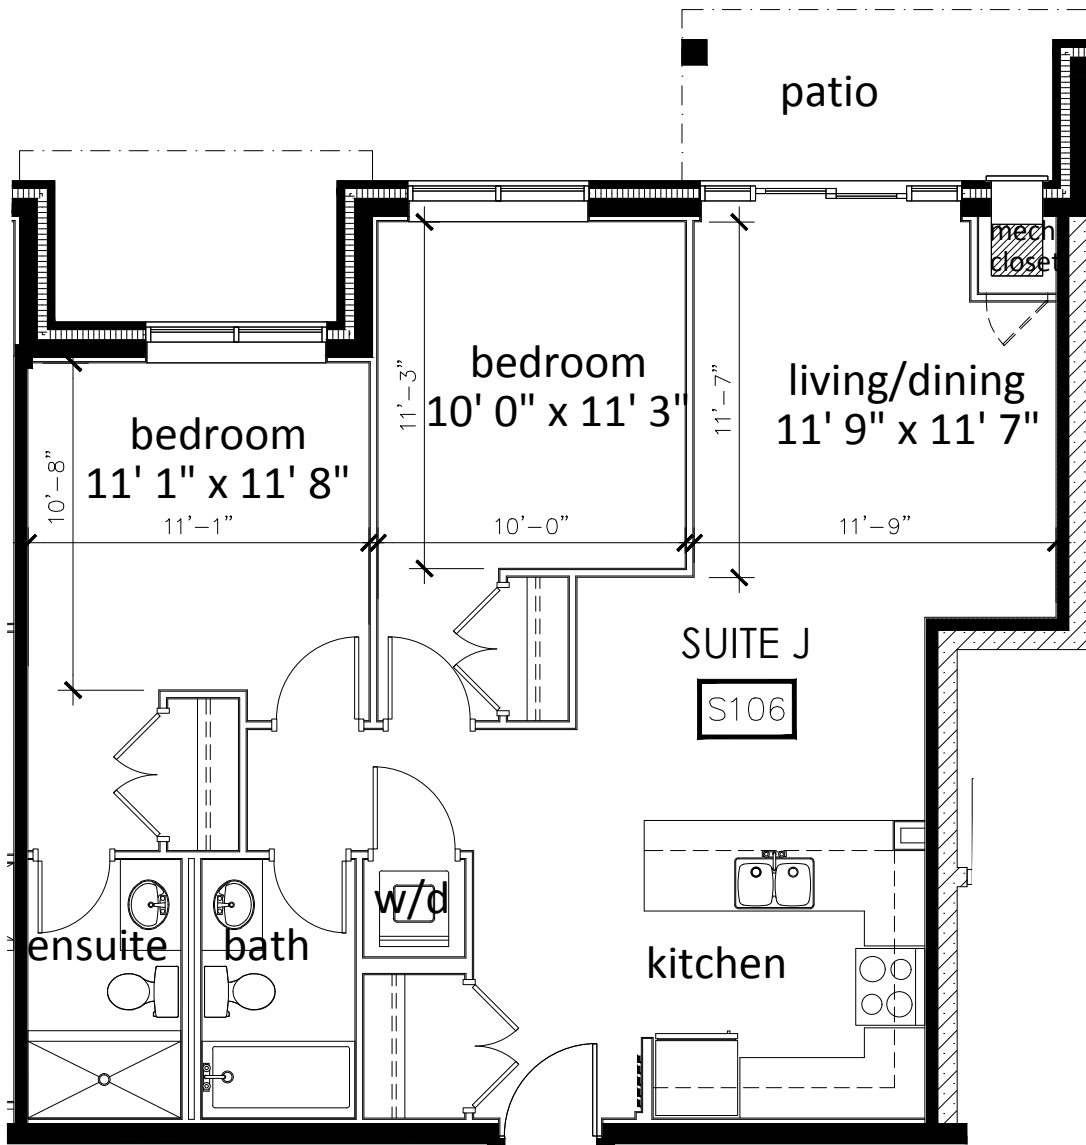

SAGINAW GARDENS

Blair

Suite J - 2 Bedroom

950 sq.ft.

Ground Floor | 1 Unit

650 Saginaw Parkway, Cambridge, ON, Canada
saginawgardens.com | killamproperties.com