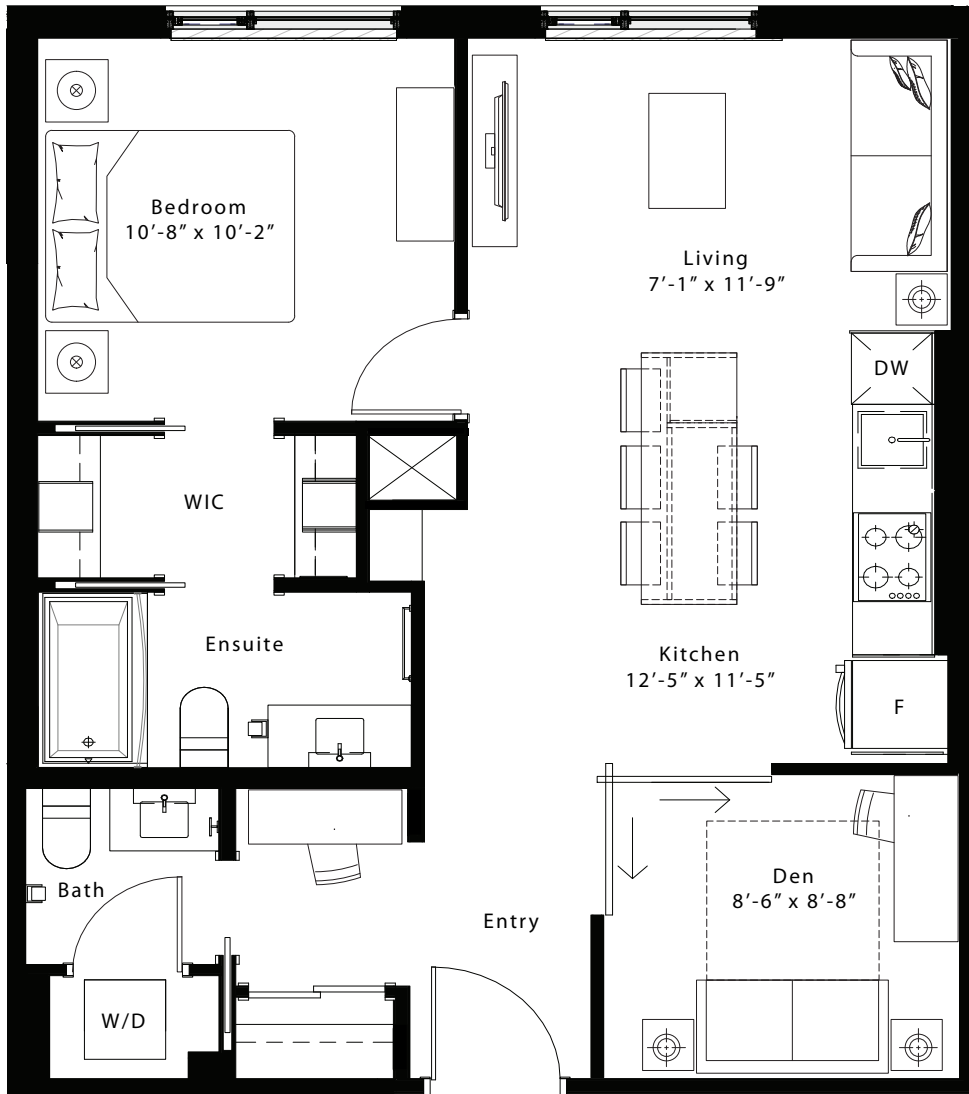

# latitude

at frontier

## Carlsbad

1 Bed + Den / 1.5 Bath

717 Sq Ft

Units 205, 305, 306

Floor 2

Floor 3

[livingatfrontier.com/latitude](http://livingatfrontier.com/latitude)

All sizes and specifications are subject to change without notice. Furniture is not included. E. & O.E.