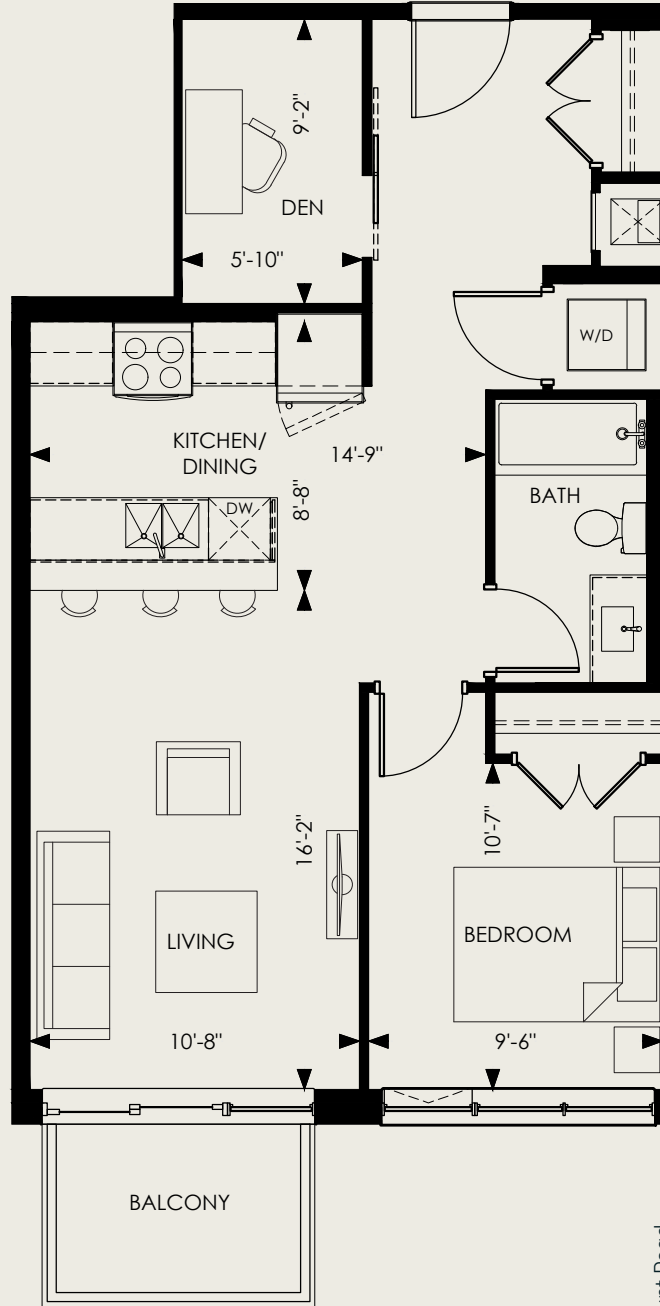

CAROLINE

1 Bed, 1 Bath + Den

INTERIOR
735 SF

BALCONY
52 SF

FLOORS
11,12

SUITES 1103, 1109, 1203, 1209

194 ERB STREET WEST, WATERLOO, ON

Does not include furniture. All dimensions and specifications are subject to change without notice. E.&O.E.