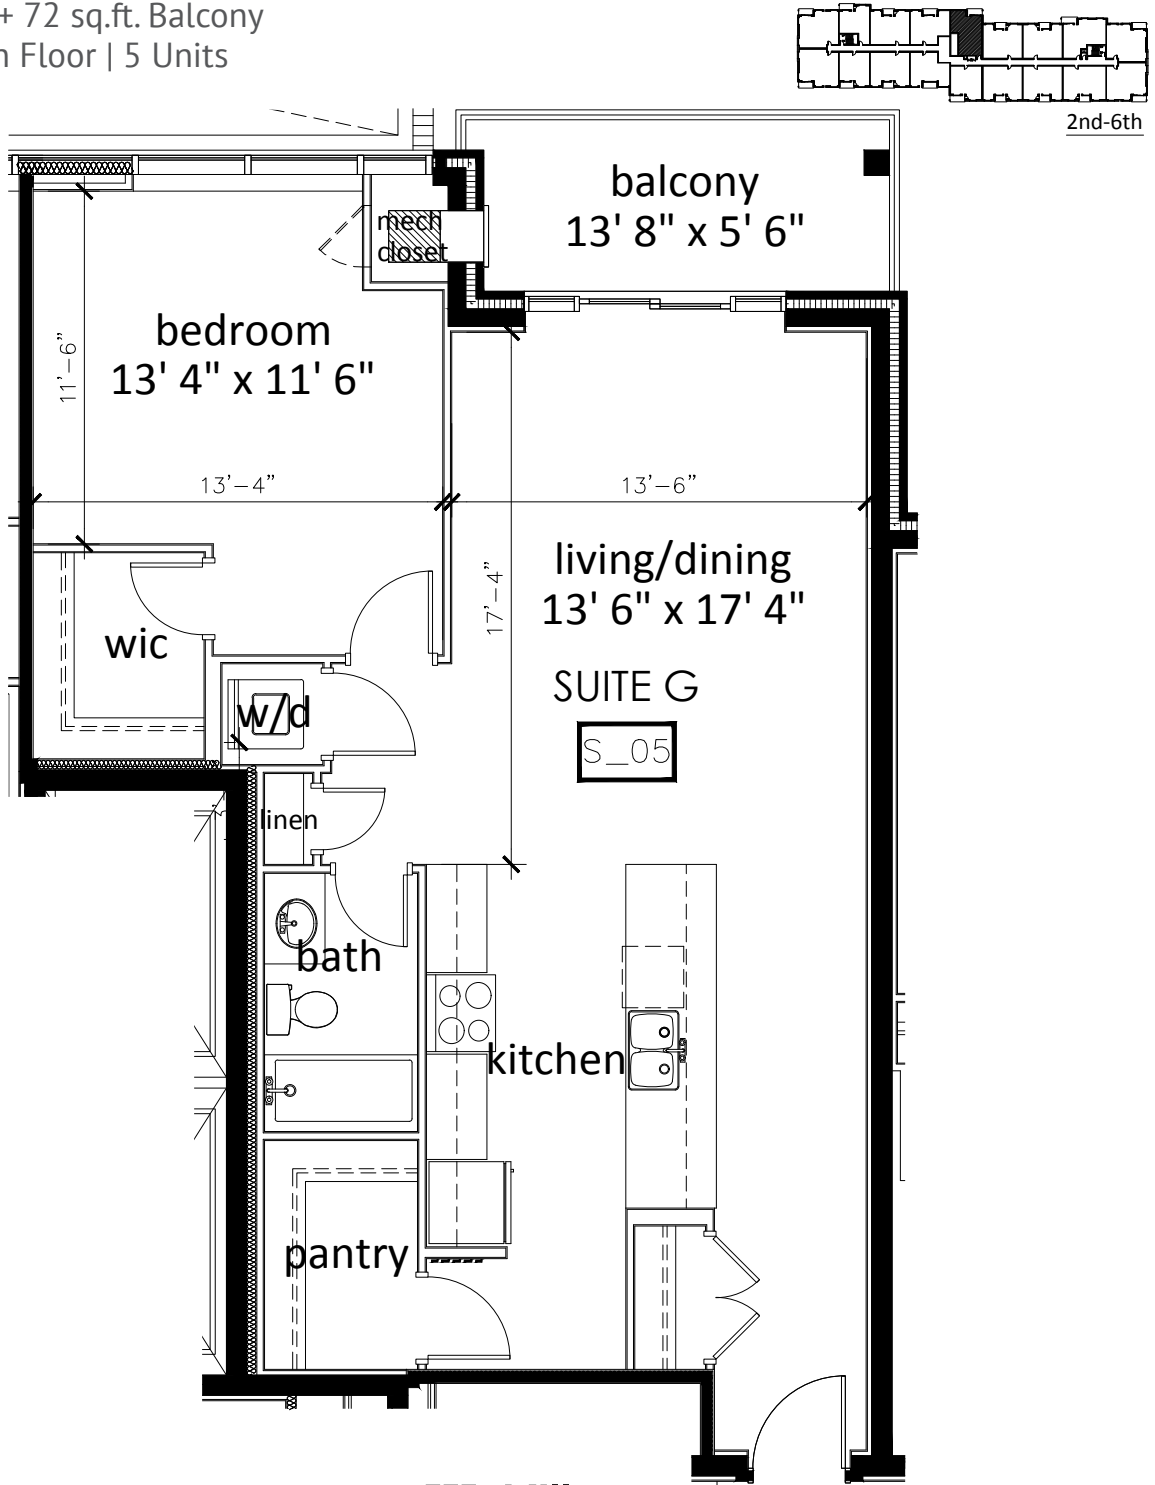

SAGINAW GARDENS

Cedar

Suite G - 1 Bedroom At Elevator
939 sq.ft. + 72 sq.ft. Balcony
2nd To 6th Floor | 5 Units

650 Saginaw Parkway, Cambridge, ON, Canada
saginawgardens.com | killamproperties.com