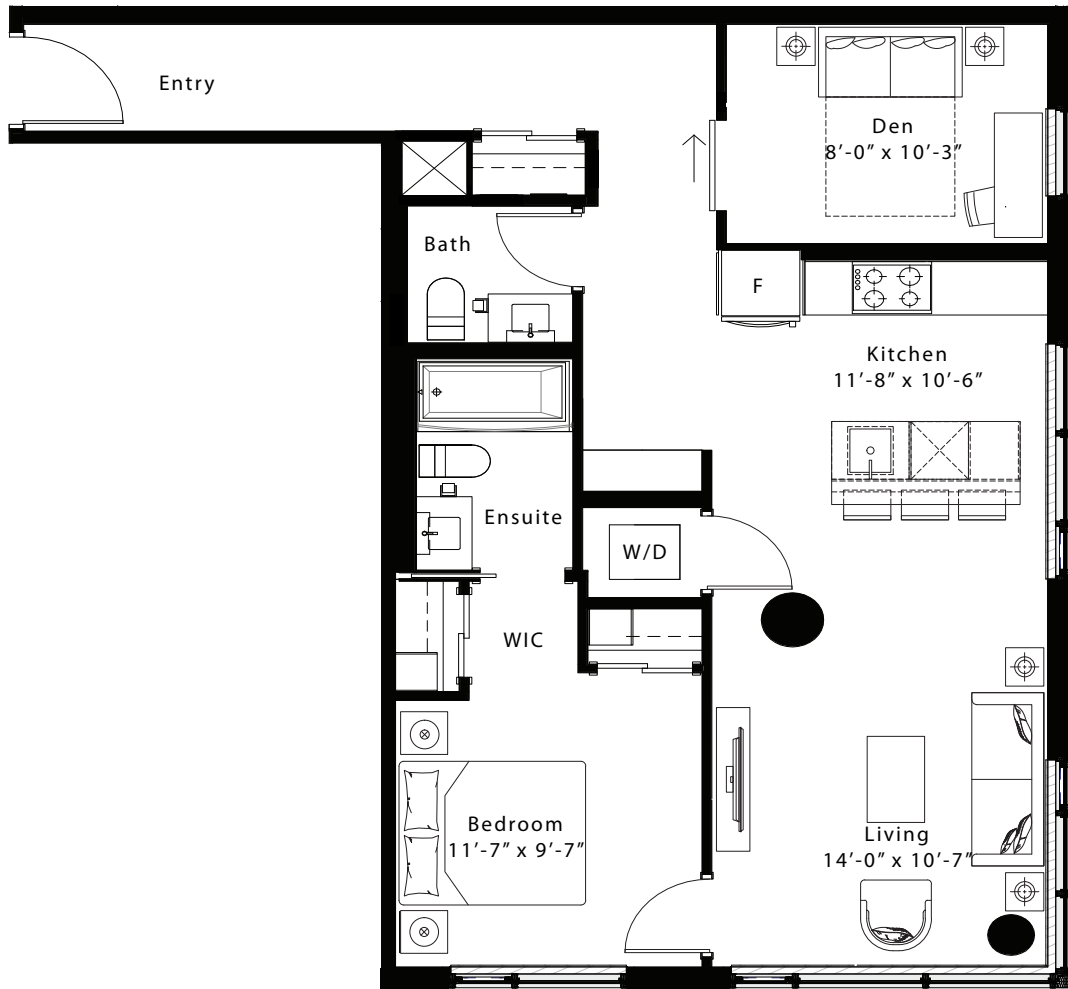

latitude

at frontier

Cedardale

1 Bed + Den / 1.5 Bath

826 Sq Ft

Units 210, 310

Floor 2

Floor 3

livingatfrontier.com/latitude

All sizes and specifications are subject to change without notice. Furniture is not included. E. & O.E.