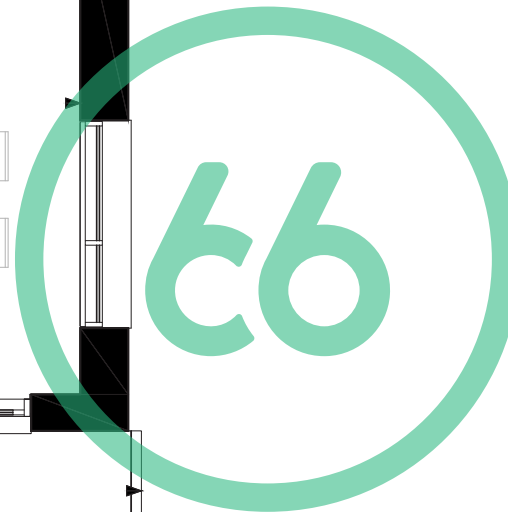

SIXTY SIX

Suite E2

2 BR, 2 Bath | 947 SF

Suites: 517 – 917

Extended Balcony on Floor 5

WEBER STREET

66 Weber St. E., Kitchener, ON N2H 1C7

livingatcivic66.com