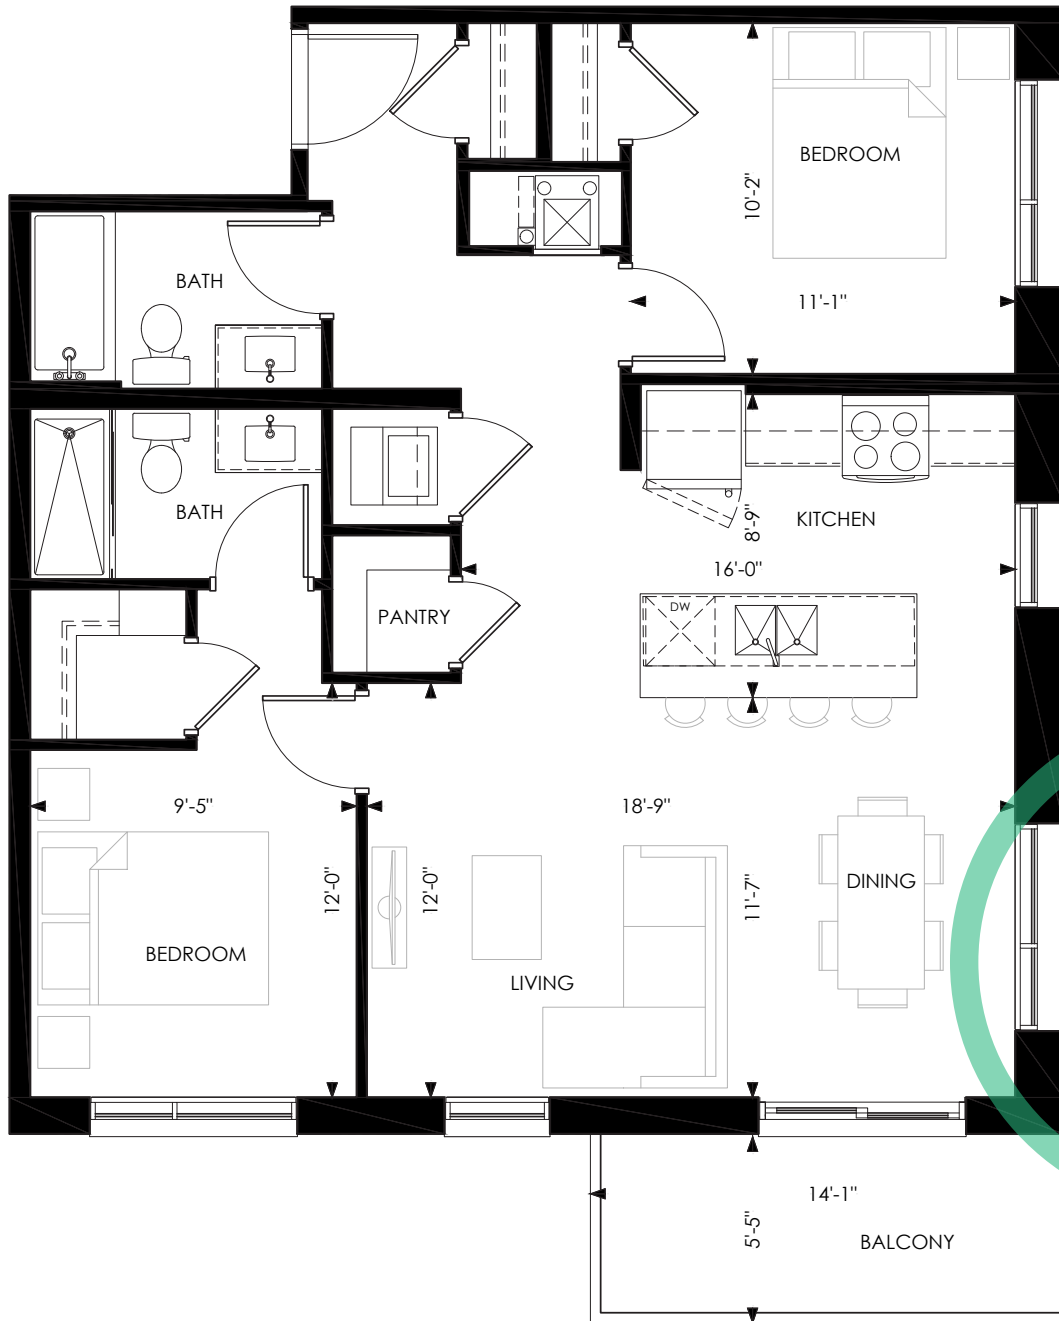

SIXTY SIX

Suite E2

2 BR, 2 Bath | 947 SF

Suites: 517 – 917

Extended Balcony on Floor 5

WEBER STREET

66 Weber St. E., Kitchener, ON N2H 1C7

livingatcivic66.com