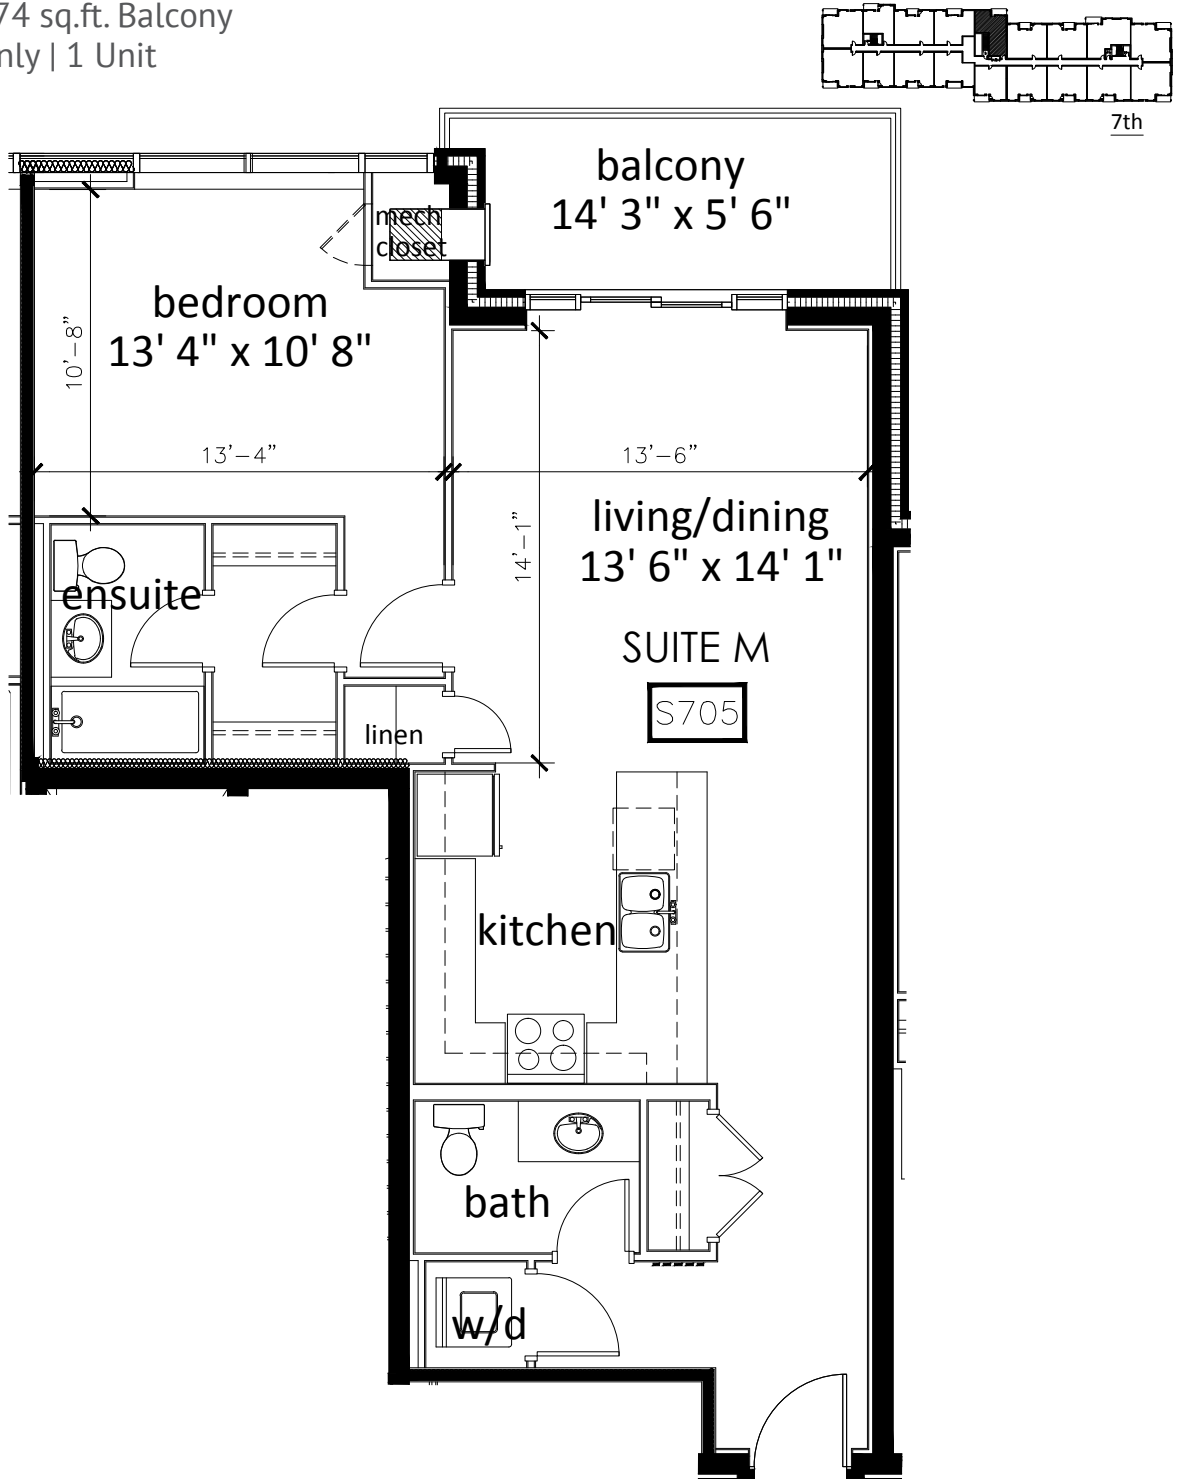

SAGINAW GARDENS

Concession

Suite M - 1 Bedroom At Elevator
847 sq.ft. + 74 sq.ft. Balcony
7Th Floor only | 1 Unit

650 Saginaw Parkway, Cambridge, ON, Canada
saginawgardens.com | killamproperties.com