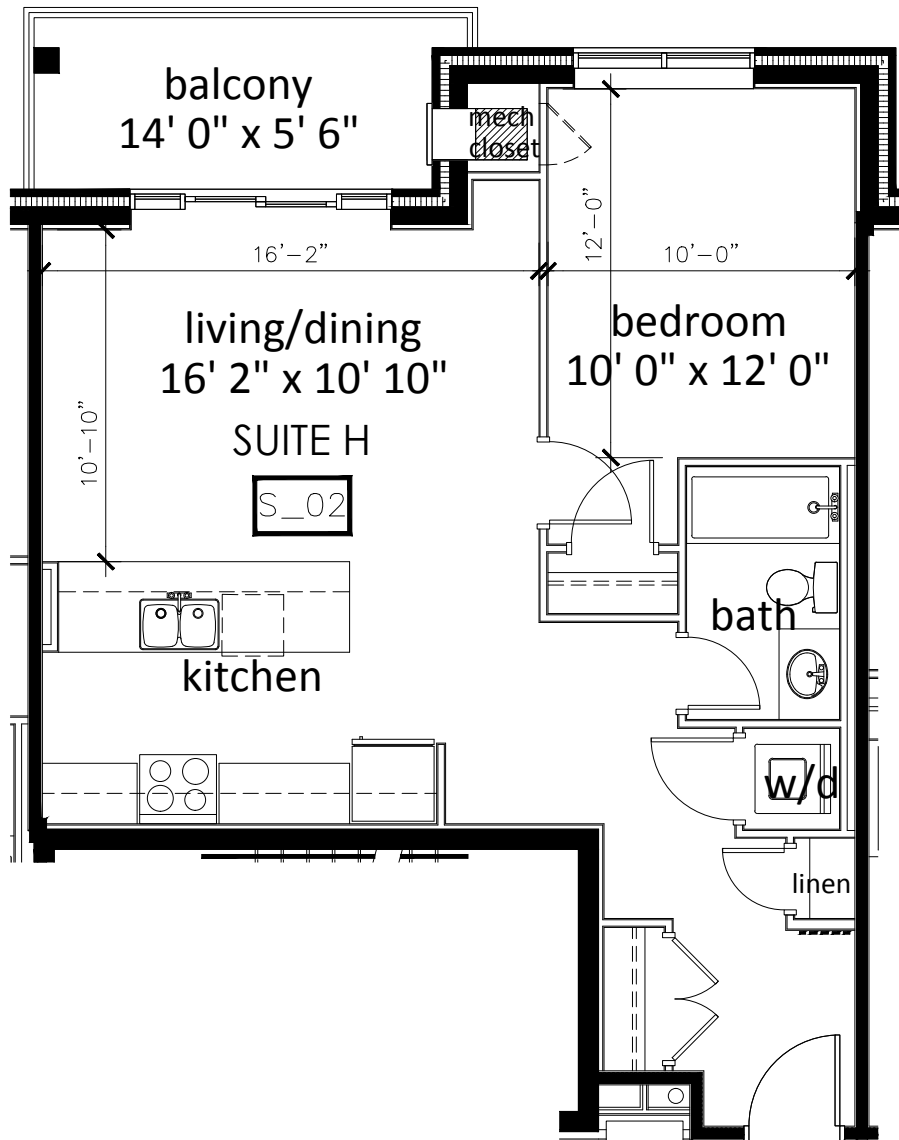

## Coronation

Suite H - 1 Bedroom At Stairs

709 sq.ft. + 73 sq.ft. Balcony

2nd To 7th Floor | 6 Units

650 Saginaw Parkway, Cambridge, ON, Canada  
[saginawgardens.com](http://saginawgardens.com) | [killamproperties.com](http://killamproperties.com)