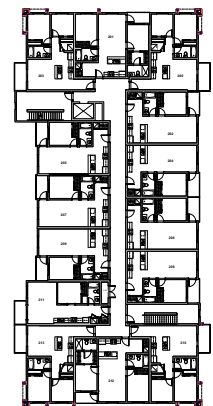

CROWN ISLE BOULEVARD

621 CROWN ISLE BOULEVARD, COMOX, BC

Suites 113-413

2 Bed, 1 Bath

FLOOR 1

FLOORS 2-4

844.640.0539
killamreit.com

All sizes and specifications are subject to change without notice. Floor plans are approximate dimensions. Actual usable floor space may vary from the stated floor area. E.&O.E.