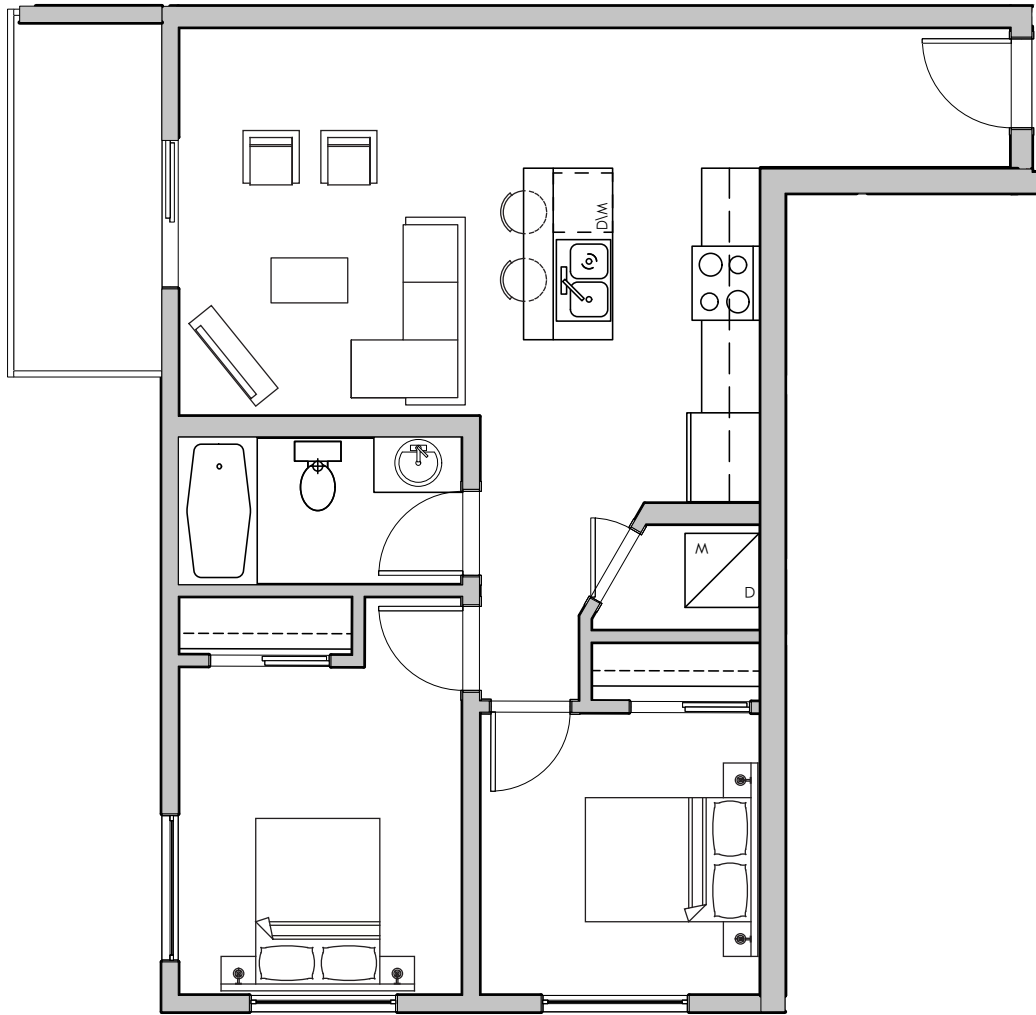

CROWN ISLE BOULEVARD

621 CROWN ISLE BOULEVARD, COMOX, BC

Suites 113-413

2 Bed, 1 Bath

FLOOR 1

FLOORS 2-4

844.640.0539
killamreit.com

All sizes and specifications are subject to change without notice. Floor plans are approximate dimensions. Actual usable floor space may vary from the stated floor area. E.&O.E.