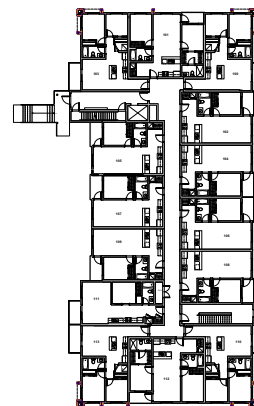

CROWN ISLE BOULEVARD

621 CROWN ISLE BOULEVARD, COMOX, BC

Suites 113-413

2 Bed, 1 Bath

FLOOR 1

FLOORS 2-4

844.640.0539
killamreit.com

All sizes and specifications are subject to change without notice. Floor plans are approximate dimensions. Actual usable floor space may vary from the stated floor area. E.&O.E.