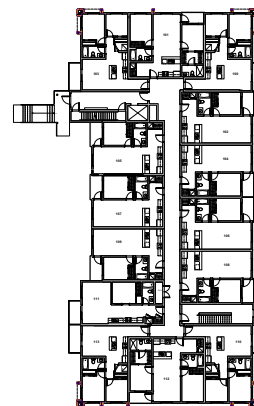

CROWN ISLE BOULEVARD

621 CROWN ISLE BOULEVARD, COMOX, BC

Suites 112-412

2 Bed, 2 Bath

FLOOR 1

FLOORS 2-4

844.640.0539

killamreit.com

All sizes and specifications are subject to change without notice. Floor plans are approximate dimensions. Actual usable floor space may vary from the stated floor area. E.&O.E.