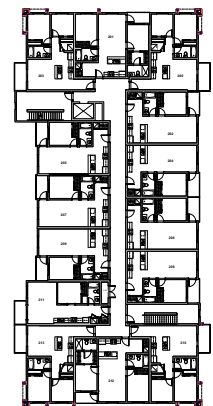

CROWN ISLE BOULEVARD

621 CROWN ISLE BOULEVARD, COMOX, BC

Suites 112-412

2 Bed, 2 Bath

FLOOR 1

FLOORS 2-4

844.640.0539

killamreit.com

All sizes and specifications are subject to change without notice. Floor plans are approximate dimensions. Actual usable floor space may vary from the stated floor area. E.&O.E.