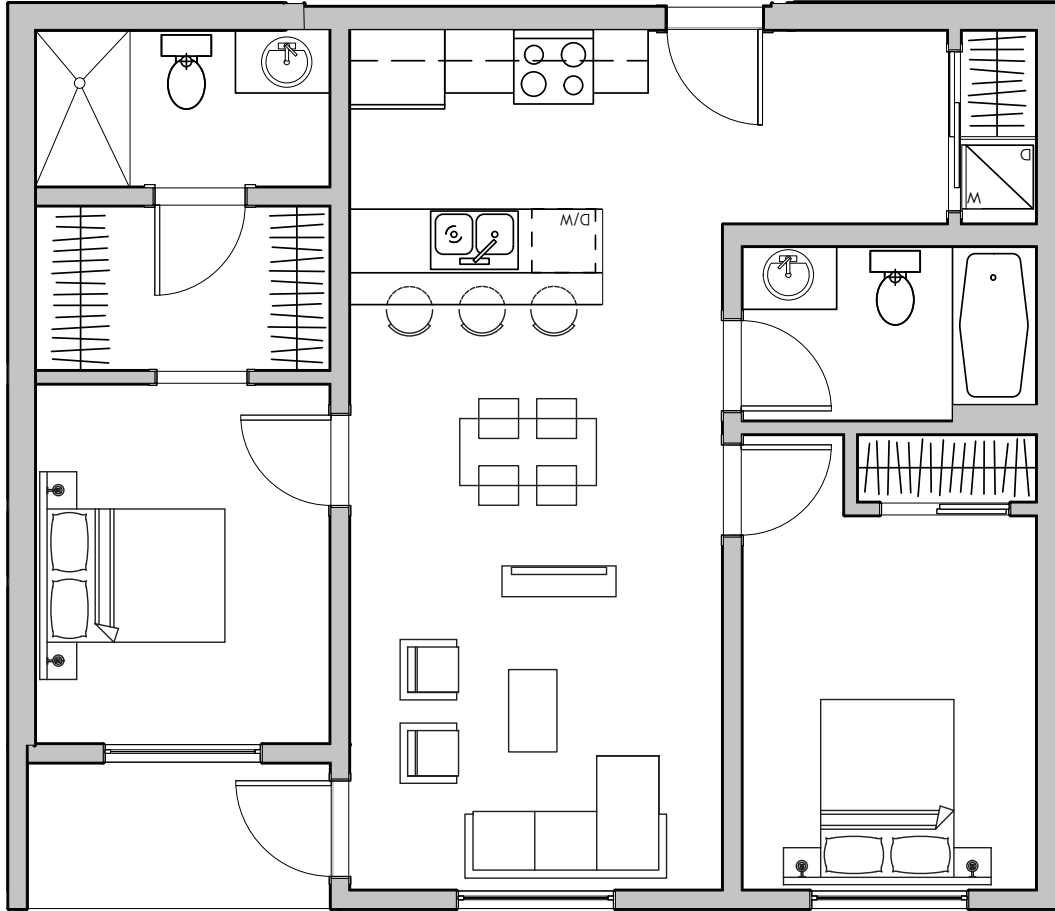

CROWN ISLE BOULEVARD

621 CROWN ISLE BOULEVARD, COMOX, BC

Suites 112-412

2 Bed, 2 Bath

FLOOR 1

FLOORS 2-4

844.640.0539

killamreit.com

All sizes and specifications are subject to change without notice. Floor plans are approximate dimensions. Actual usable floor space may vary from the stated floor area. E.&O.E.