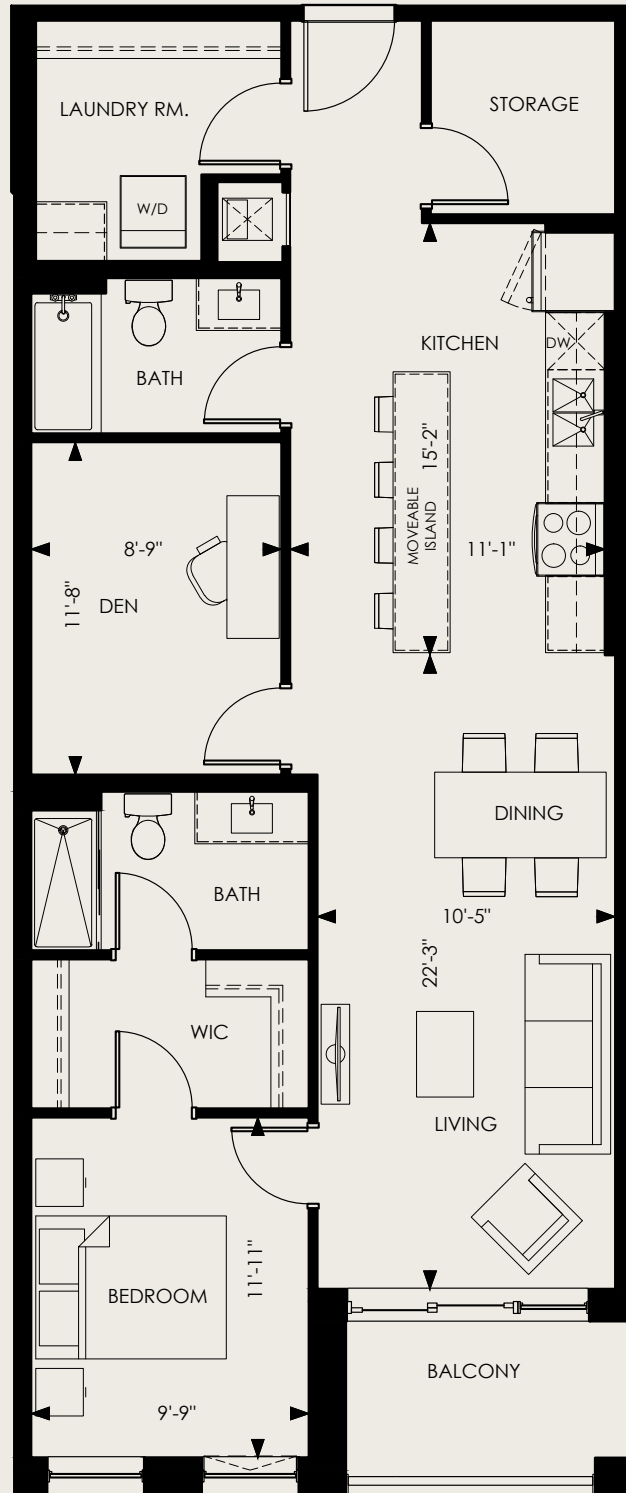

DAWSON

1 Bed, 2 Bath + Den

INTERIOR
1,069 SF

BALCONY
63 SF

FLOORS
2,3

SUITES 209, 303, 309

194 ERB STREET WEST, WATERLOO, ON

Does not include furniture. All dimensions and specifications are subject to change without notice. E.&O.E.

Killam
home for all

The
CARRICK