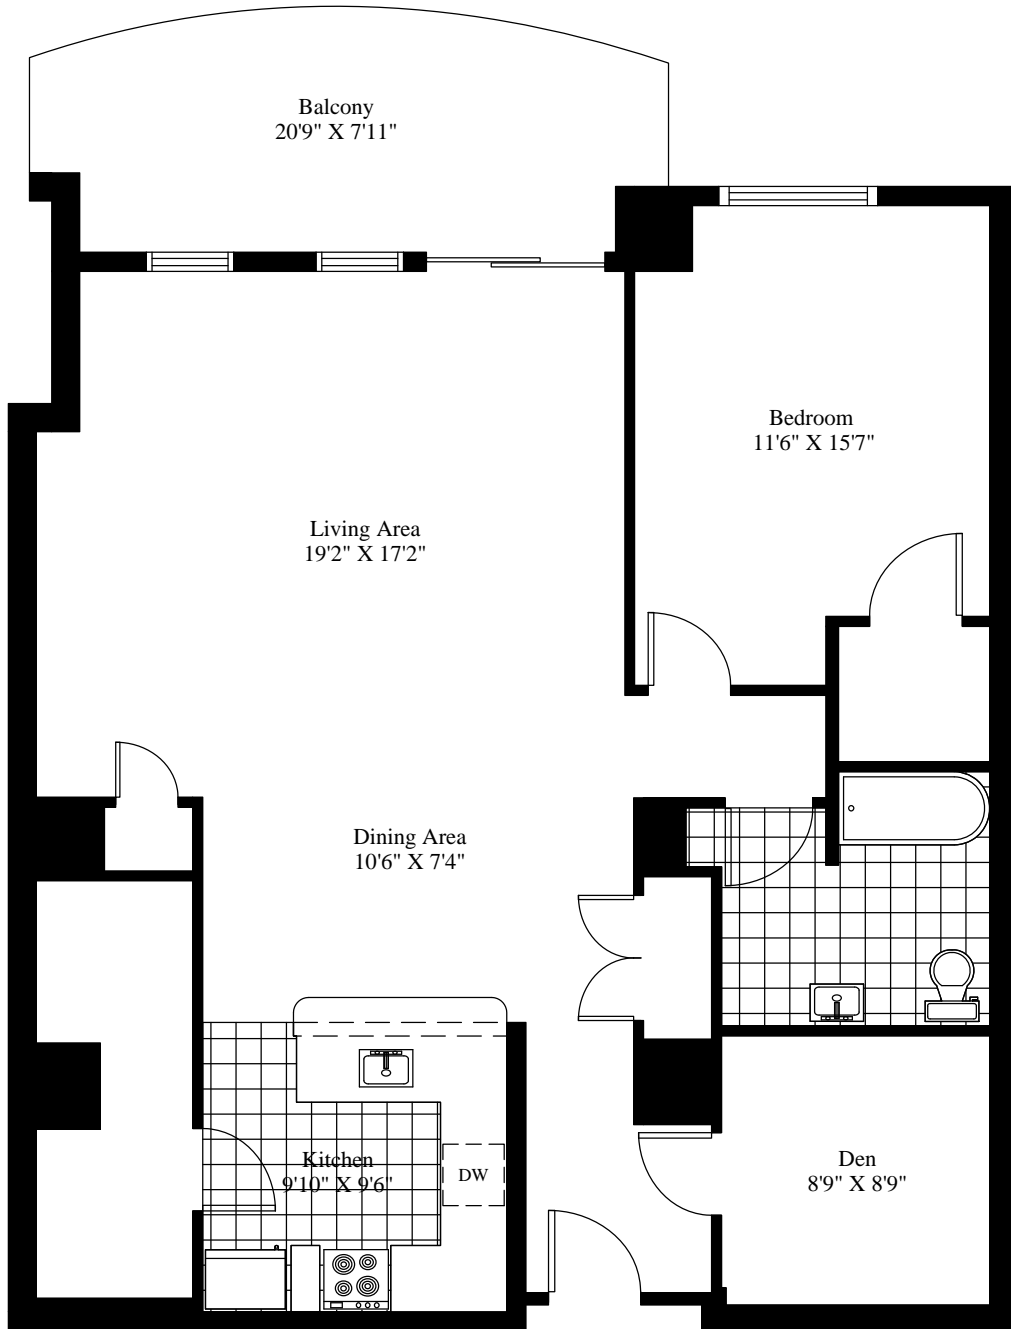

300 Royale Boulevard  
Typical 1 Bedroom + Den

Unit Gross Area = 1,159 Square Feet