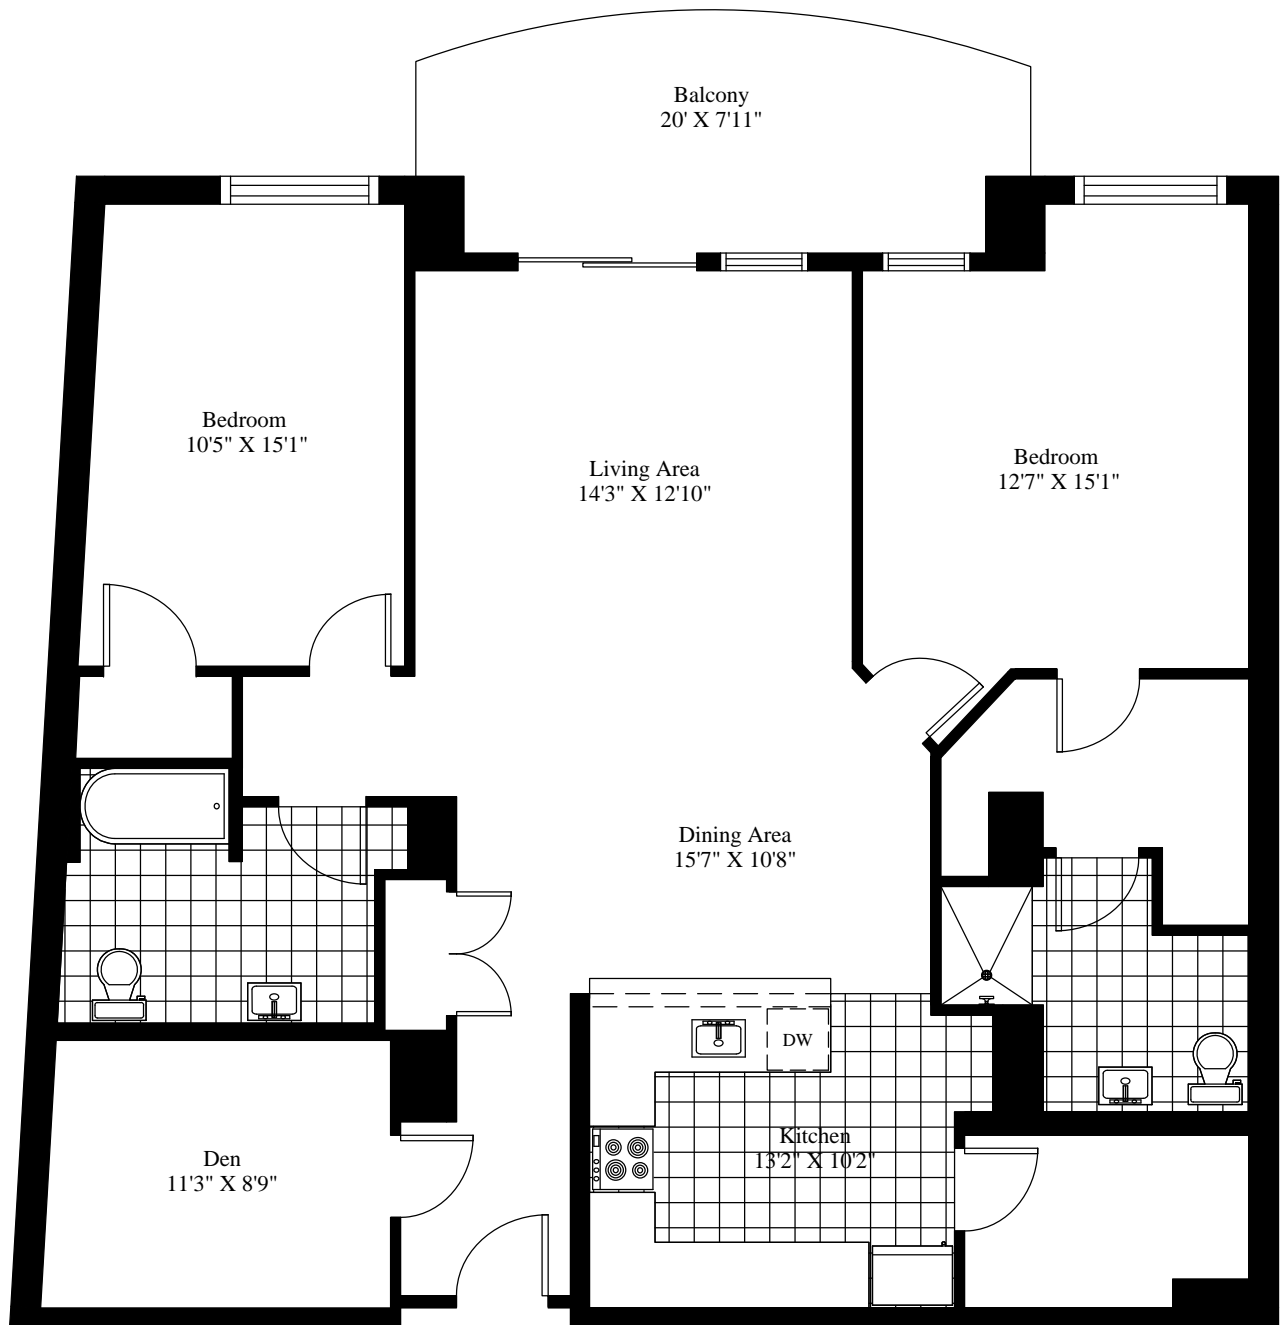

300 Royale Boulevard
Typical 2 Bedroom + Den (Centre Unit)

Unit Gross Area = 1,425 Square Feet