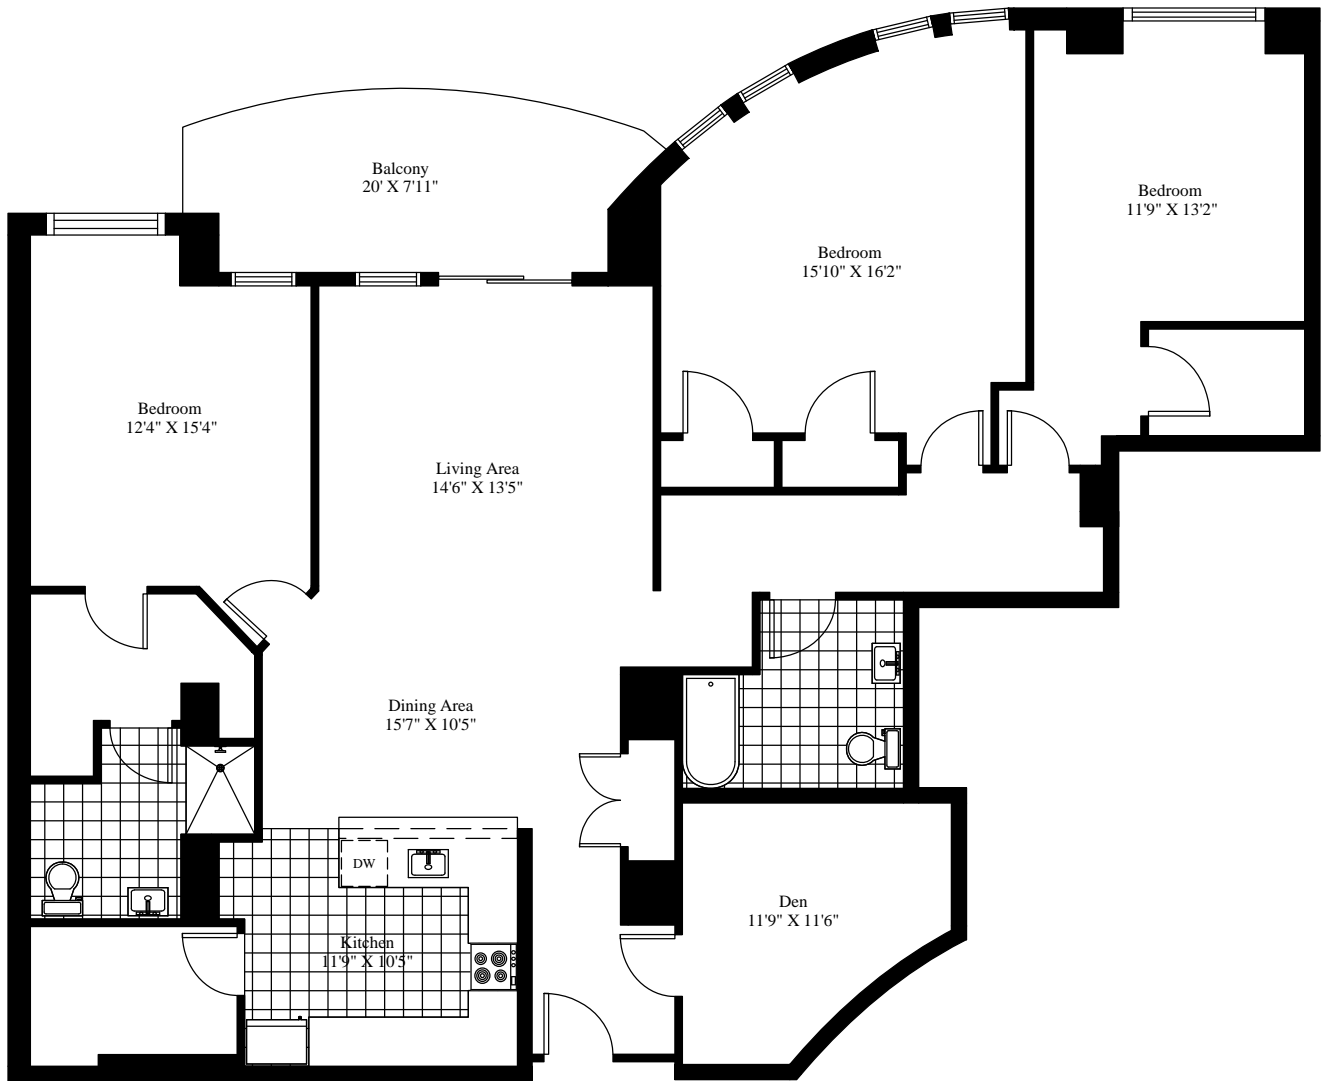

300 Royale Boulevard
Typical 3 Bedroom + Den

Unit Gross Area = 1,892 Square Feet

NOTE - Scale 1:100