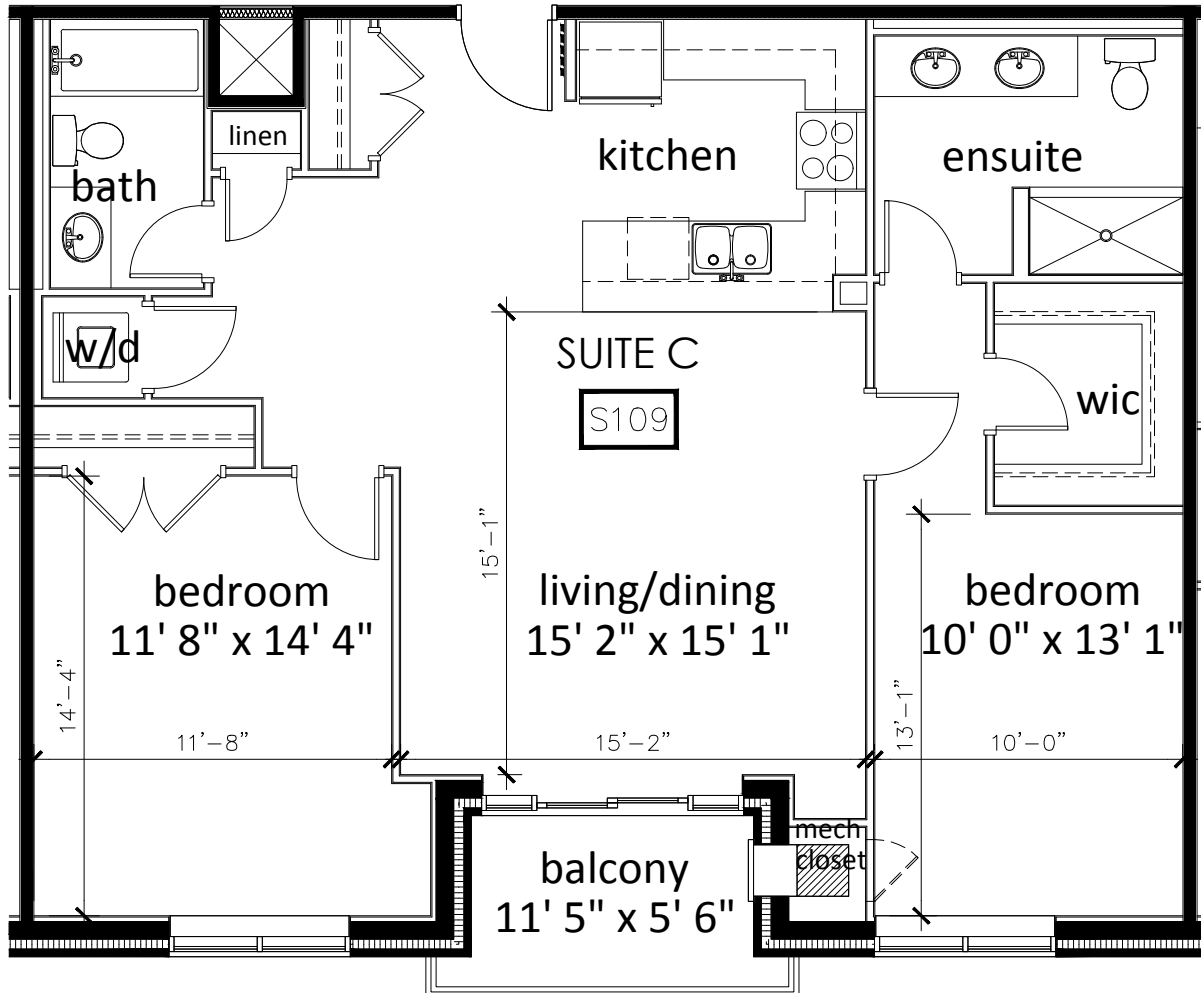

SAGINAW GARDENS

Franklin

Suite C - 2 Bedroom Typical
1,130 sq.ft. + 53 sq.ft. Balcony
1st To 7th Floor | 7 Units

650 Saginaw Parkway, Cambridge, ON, Canada
saginawgardens.com | killamproperties.com