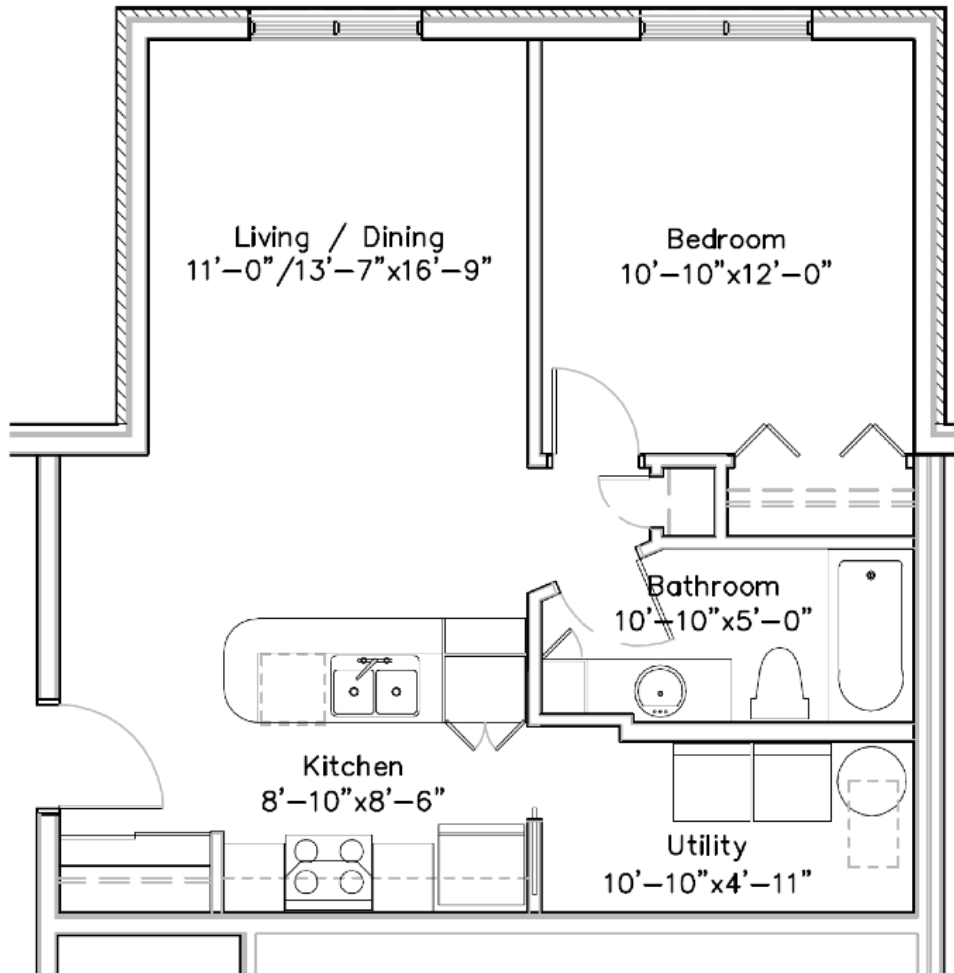

Le Saint Germain Phase I

TYPE E – 1Bed, 1Bath | 660sf

Unit: 105

Leasing Agent: Ghislaine Henry
1.833.204.5171
DieppeVillage.Signage.Killam@aptleasing.info
killamreit.com