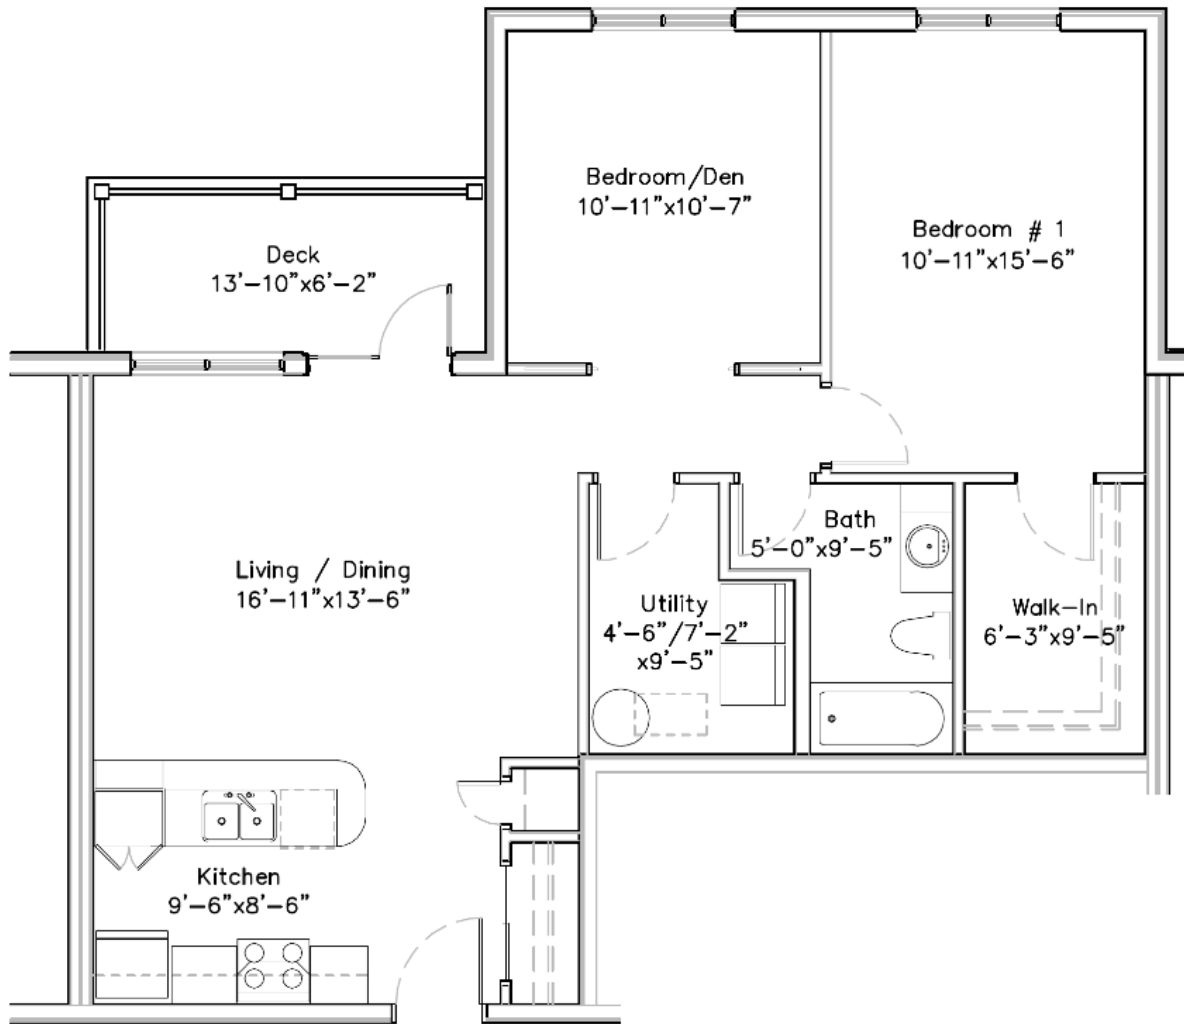

# Le Saint Germain Phase I

**TYPE F – 2Bed, 1Bath | 980sf | Balcony 85sf**

Unit: 205, 305

Leasing Agent: Ghislaine Henry  
1.833.204.5171  
DieppeVillage.Signage.Killam@aptleasing.info  
killamreit.com