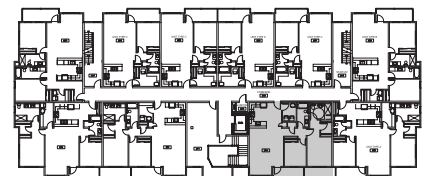

# The Harley

BF | 2 BR, 2 Bath | 930 SF

Suites: 101, 110, 210

Floor 1

Floor 2

10 Harley Street  
Charlottetown, PE  
C1A 5T8

Does not include furniture. All dimensions and specifications are subject to change without notice. E.&O.E.