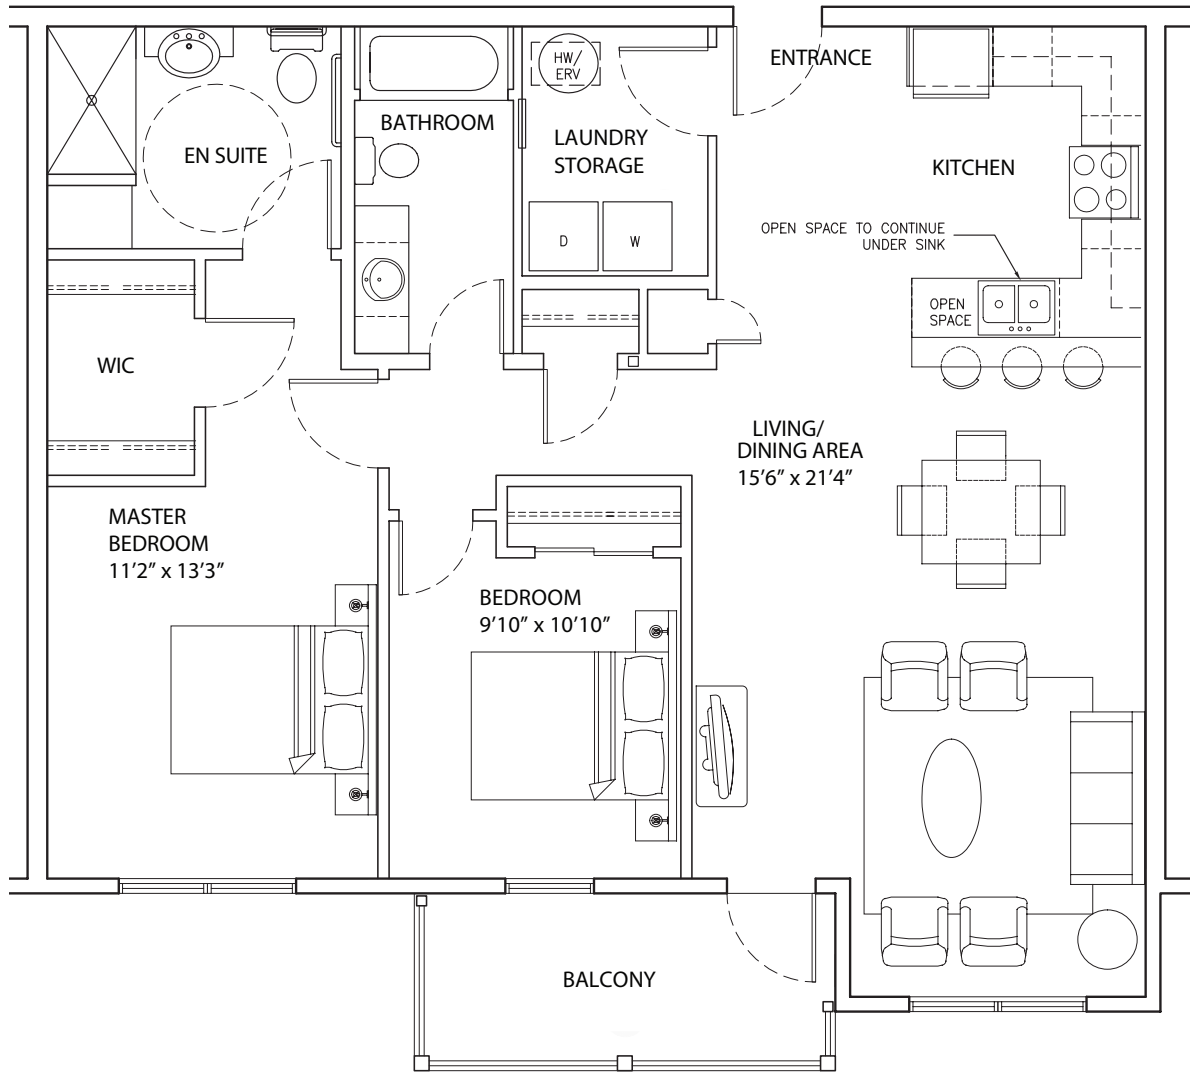

# The Harley

BF | 2 BR, 2 Bath | 930 SF

Suites: 101, 110, 210

Floor 1

Floor 2

10 Harley Street  
Charlottetown, PE  
C1A 5T8

Does not include furniture. All dimensions and specifications are subject to change without notice. E.&O.E.