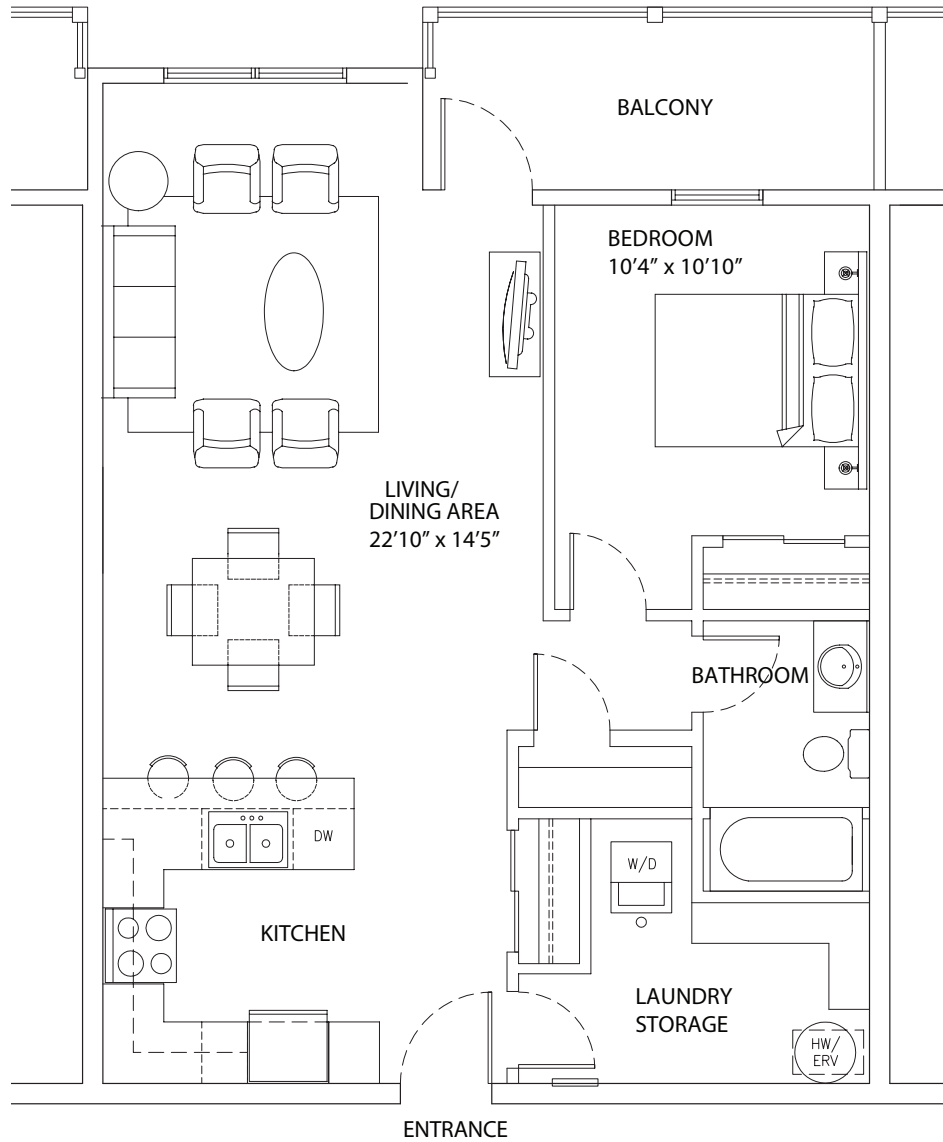

The Harley

C | 1 BR, 1 Bath | 635 SF

Suites: 104, 107, 204, 205, 206, 207,
304, 305, 306, 307, 404, 405, 406, 407

Floor 1

Floors 2-4

10 Harley Street
Charlottetown, PE
C1A 5T8

Does not include furniture. All dimensions and specifications are subject to change without notice. E.&O.E.