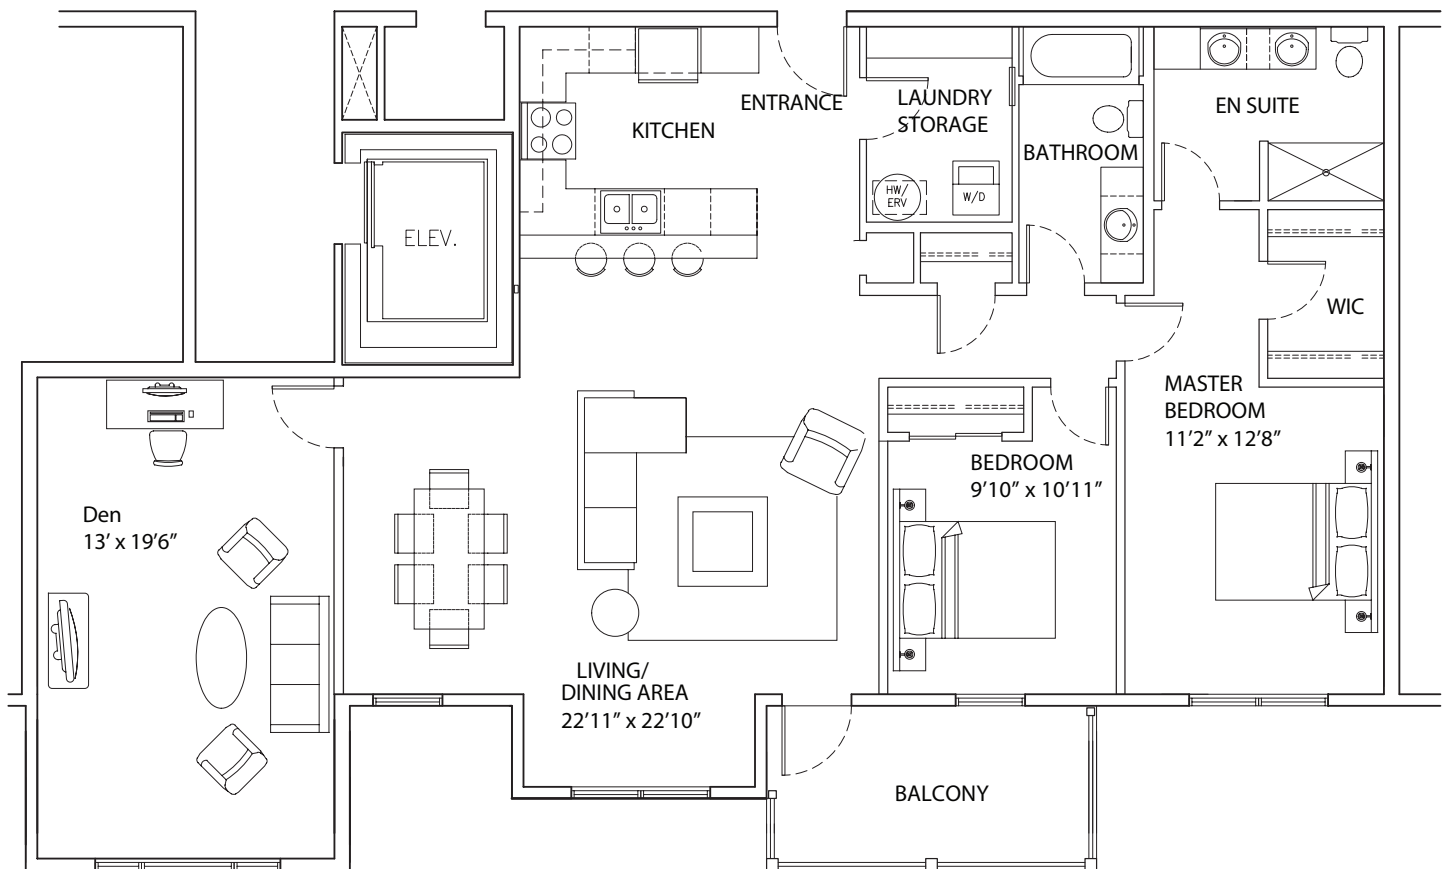

The Harley

F | 2 BR + Den, 2 Bath | 1,480 SF

Suite: 310, 410

Floors 3 & 4

10 Harley Street
Charlottetown, PE
C1A 5T8

Does not include furniture. All dimensions and specifications are subject to change without notice. E.&O.E.