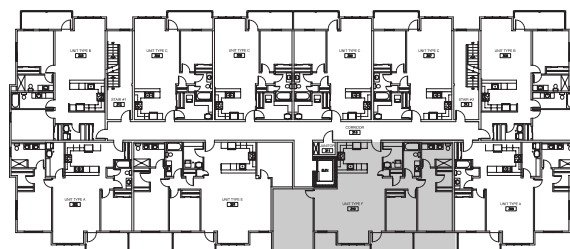

The Harley

F | 2 BR + Den, 2 Bath | 1,480 SF

Suite: 310, 410

Floors 3 & 4

10 Harley Street
Charlottetown, PE
C1A 5T8

Does not include furniture. All dimensions and specifications are subject to change without notice. E.&O.E.