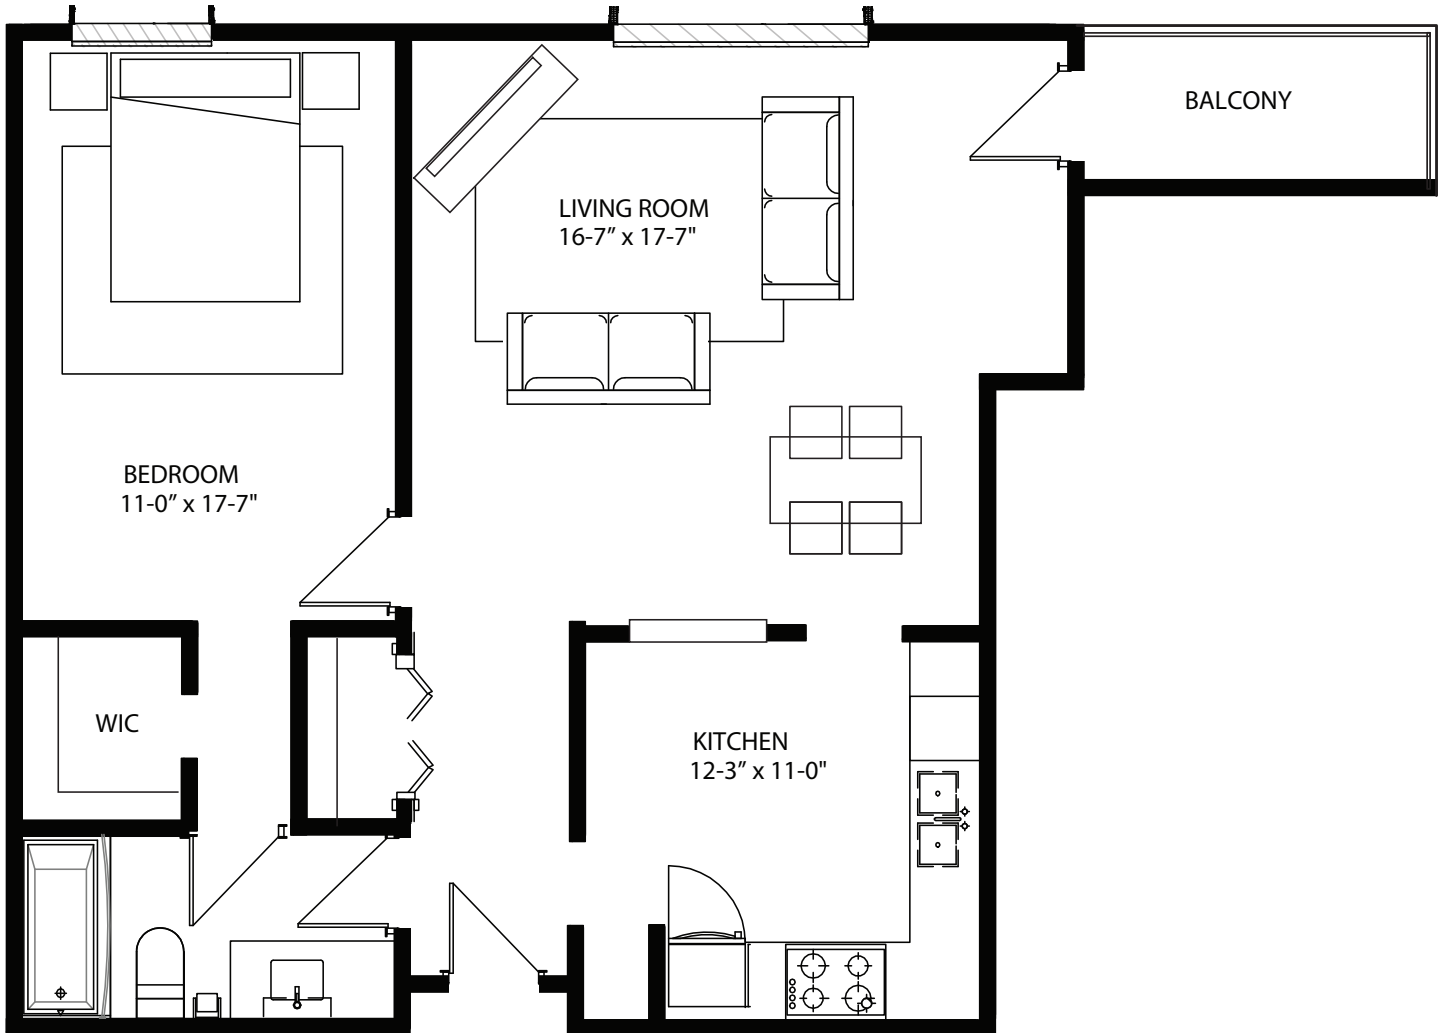

HERITAGE PLACE

301 & 315 HERITAGE DRIVE, KITCHENER
1 BEDROOM, 1 BATH | Approximately 624 SF

301 & 315 Heritage Drive
Kitchener, Ontario

All square footage measurements are an approximation. Actual sizes may vary.