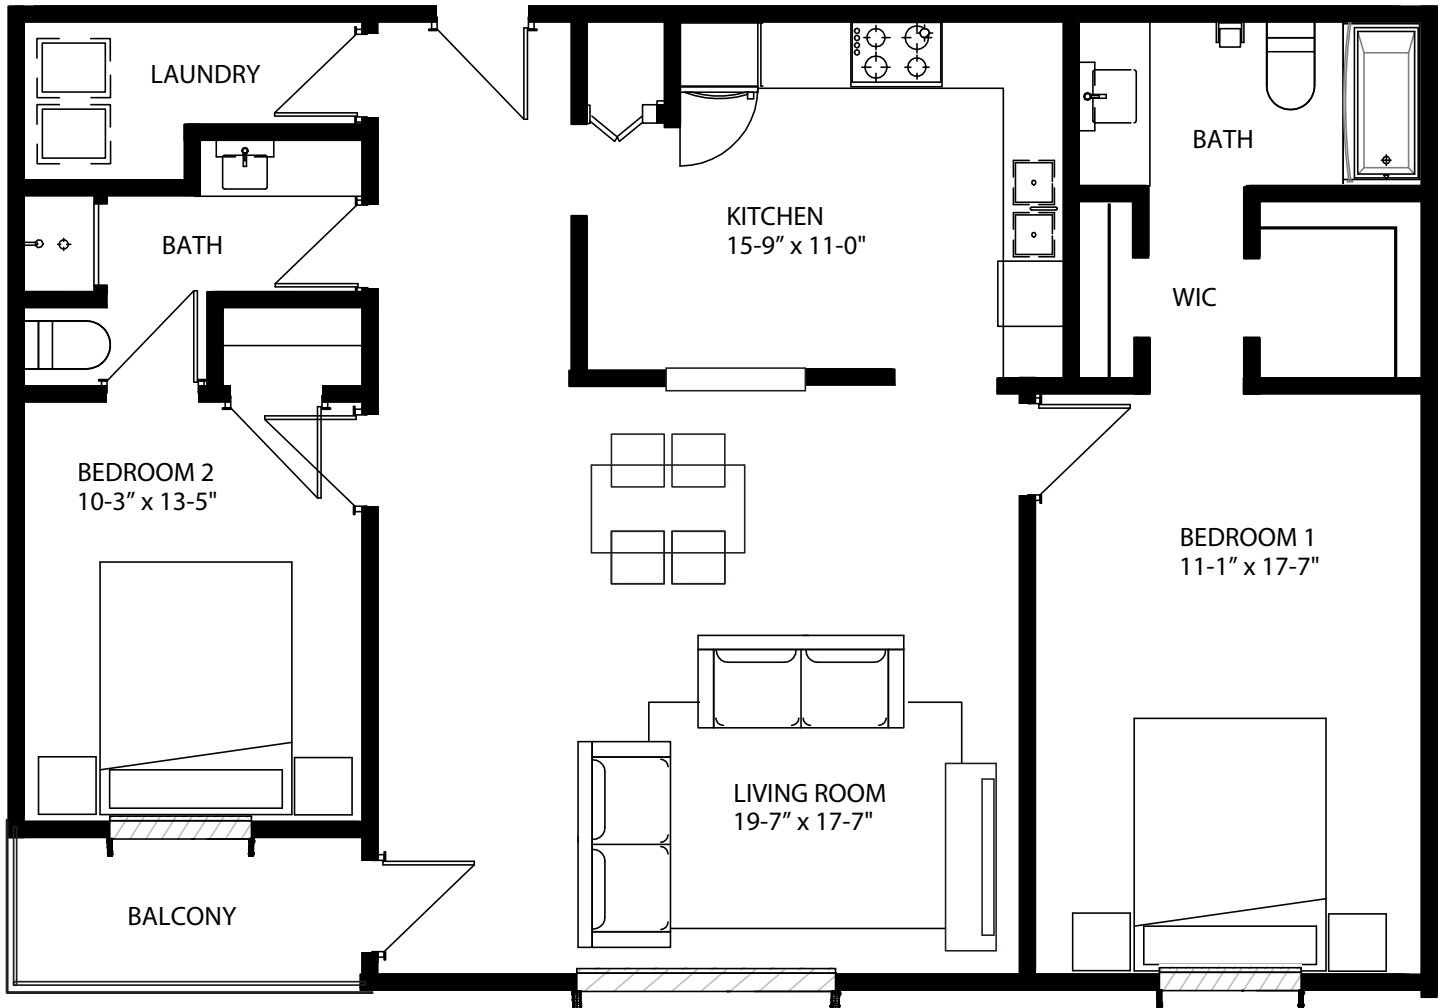

# HERITAGE PLACE

301 & 315 HERITAGE DRIVE, KITCHENER  
2 BEDROOM, 2 BATH | Approximately 848 SF

301 & 315 Heritage Drive  
Kitchener, Ontario

*All square footage measurements are an approximation. Actual sizes may vary.*