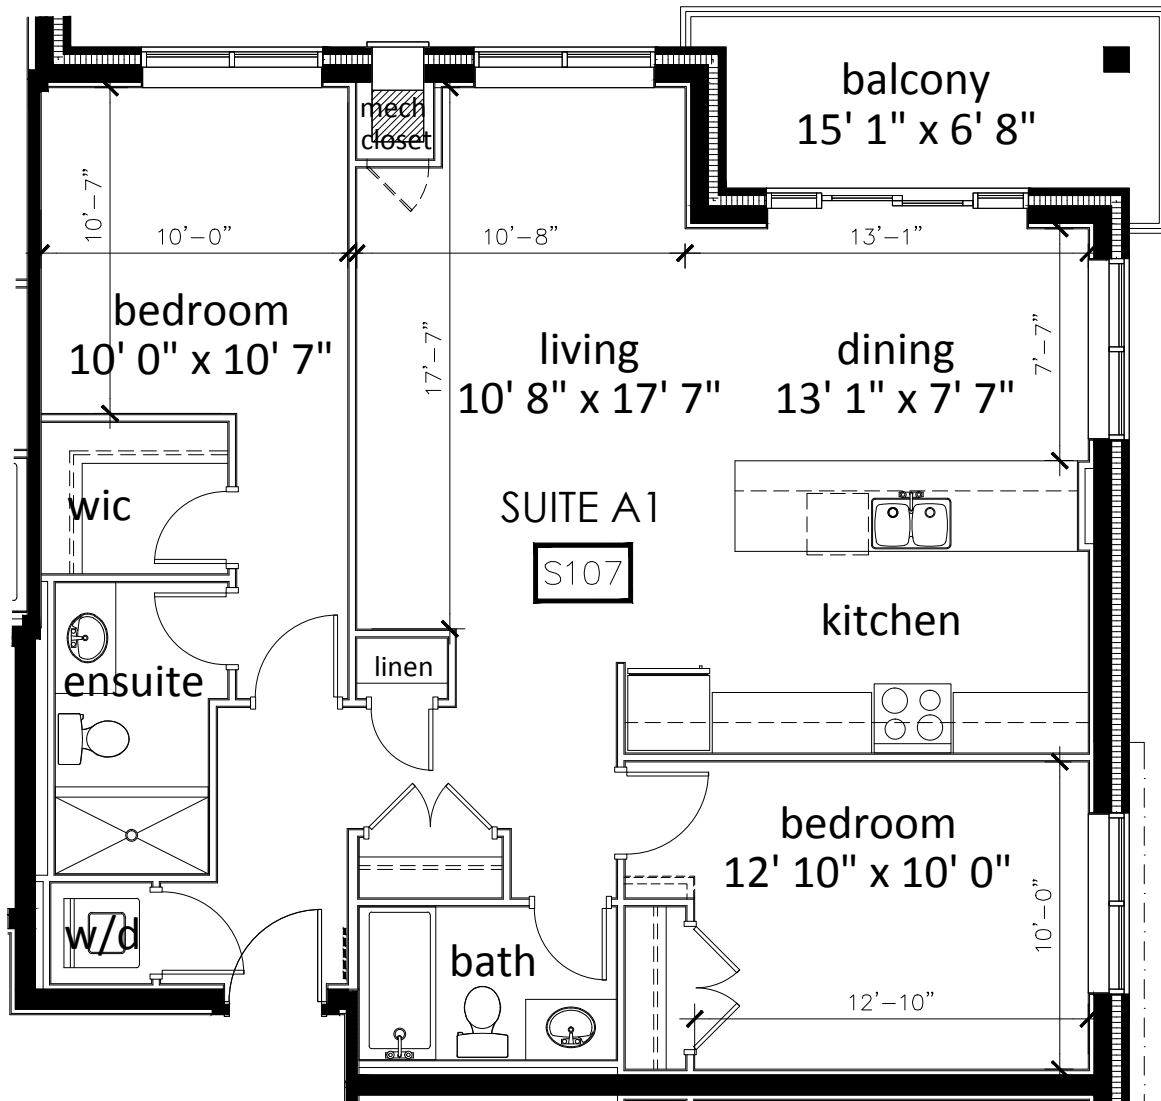

## Hespeler

Suite A - 2 Bedroom At Corner  
 1121 sq.ft. + 81 sq.ft. Balcony  
 1st To 7th Floor | 28 Units

650 Saginaw Parkway, Cambridge, ON, Canada  
[saginawgardens.com](http://saginawgardens.com) | [killamproperties.com](http://killamproperties.com)