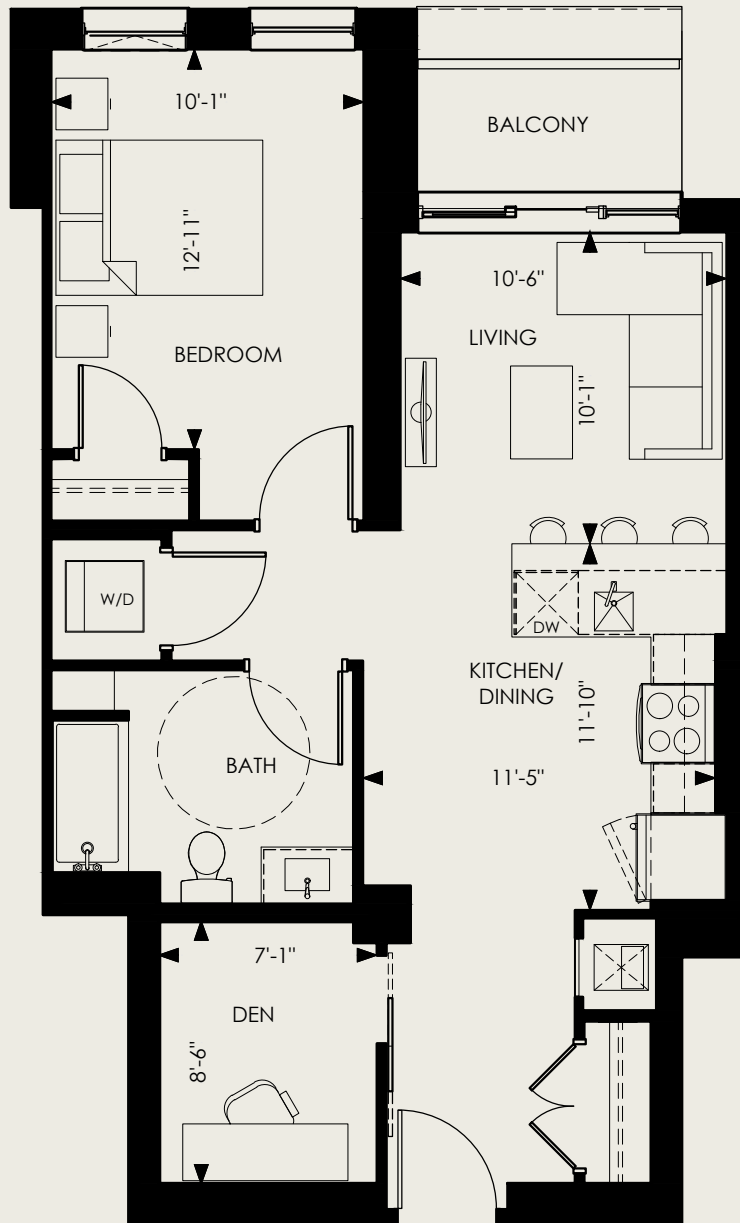

# INVERNESS

1 Bed, 1 Bath + Den, Barrier Free

INTERIOR

786 SF

BALCONY

37 SF

FLOORS

1

SUITE 104

194 ERB STREET WEST, WATERLOO, ON

Does not include furniture. All dimensions and specifications are subject to change without notice. E.&O.E.

**Killam**  
home for all

*The*  
**CARRICK**