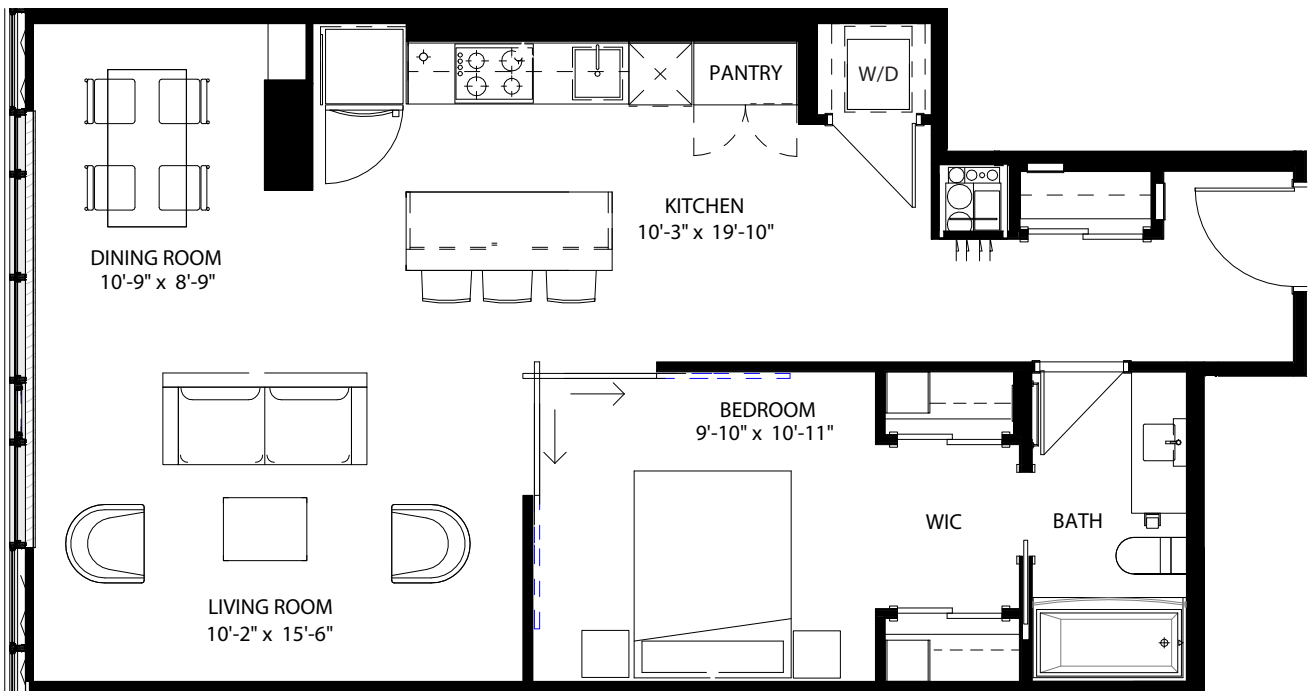

# latitude

at frontier

BLOSSOM  
 1 Bed / 1 Bath  
 820 Sq Ft  
 203, 303

[livingatfrontier.com/latitude](http://livingatfrontier.com/latitude)

All sizes and specifications are subject to change without notice. Furniture is not included. E. & O.E.

Floor 2

Floor 3