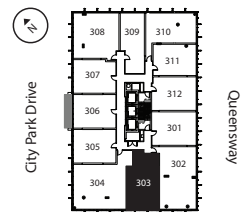

# latitude

at frontier

BLOSSOM  
 1 Bed / 1 Bath  
 820 Sq Ft  
 203, 303

[livingatfrontier.com/latitude](http://livingatfrontier.com/latitude)

All sizes and specifications are subject to change without notice. Furniture is not included. E. & O.E.

Floor 2

Floor 3