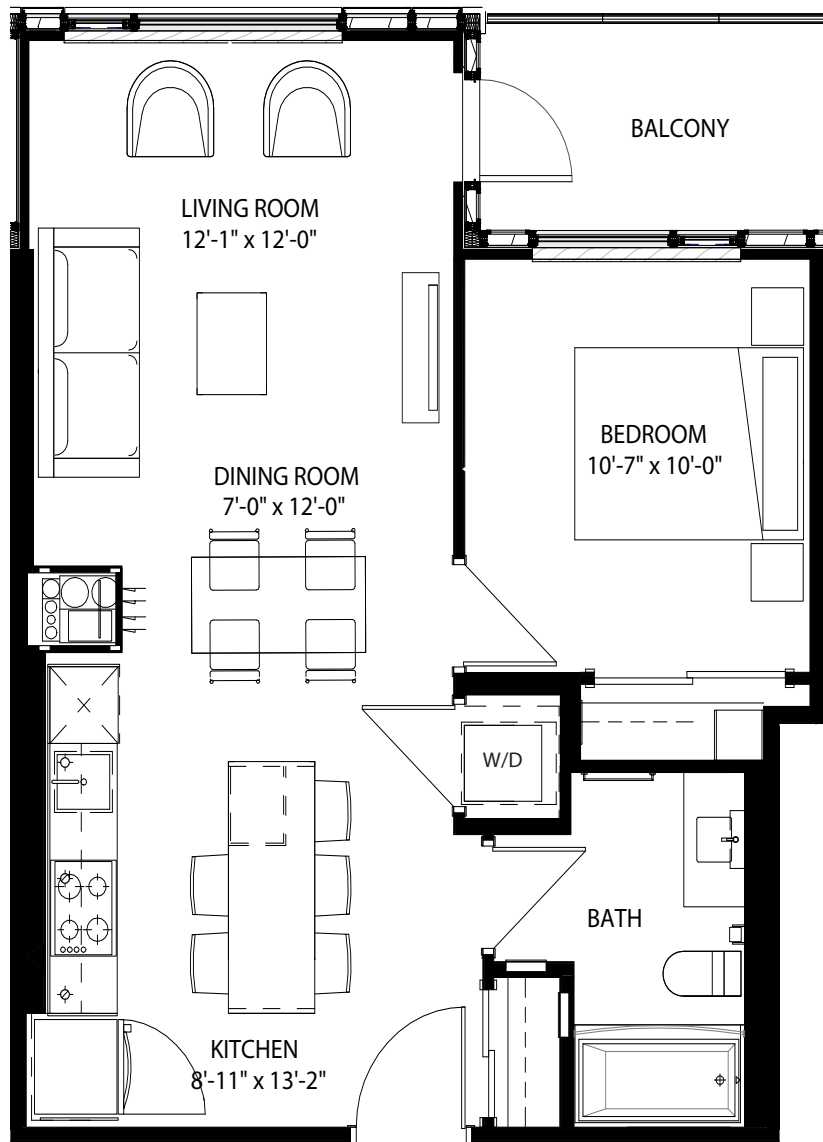

# latitude

at frontier

BRADSHAW

1 Bed / 1 Bath

628 Sq Ft

1207, 1307, 1407, 1507,  
1607, 1707, 1807, 1907

[livingatfrontier.com/latitude](http://livingatfrontier.com/latitude)

All sizes and specifications are subject to change without notice. Furniture is not included. E. & O.E.

Floors 12-19