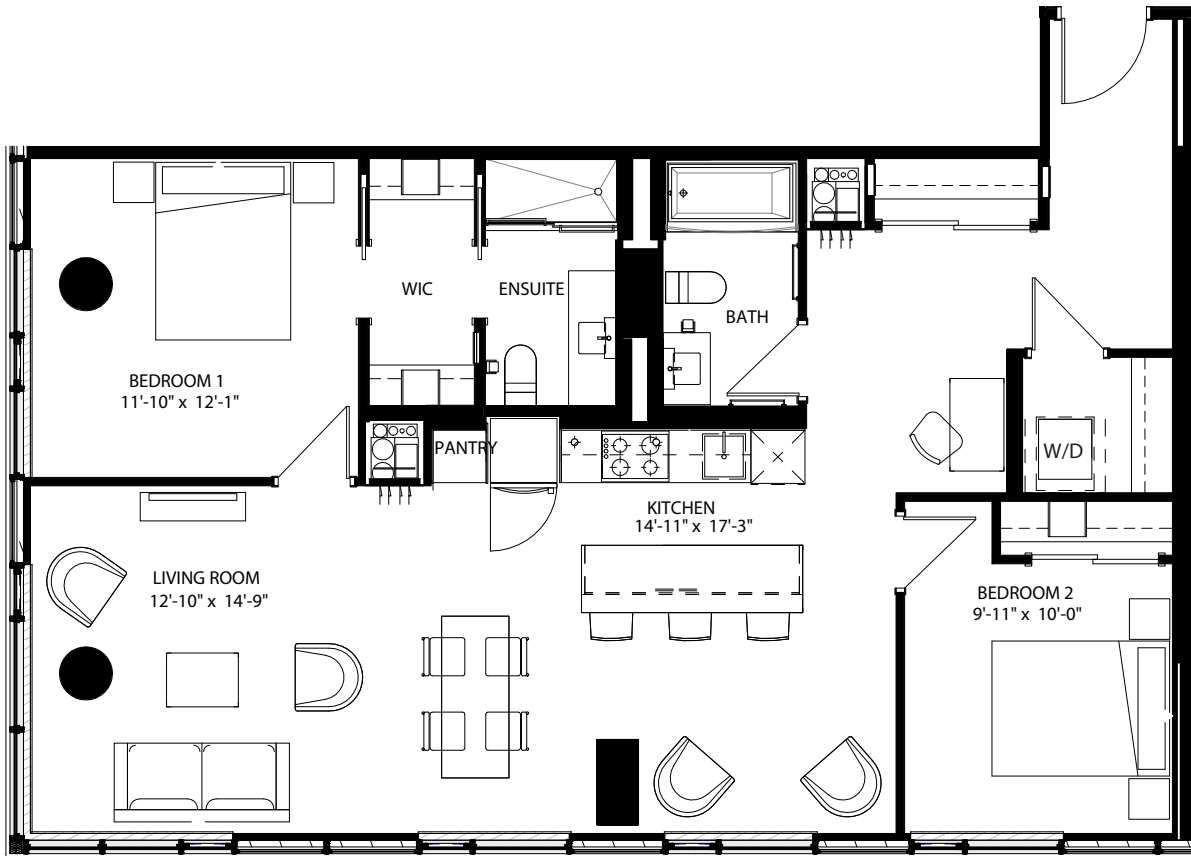

latitude

at frontier

ELIZABETH
 2 Bed / 2 Bath
 1,169 Sq Ft
 202, 302

livingatfrontier.com/latitude

All sizes and specifications are subject to change without notice. Furniture is not included. E. & O.E.

Floor 2

Floor 3