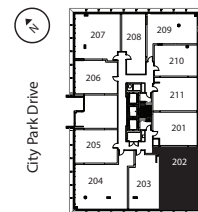

latitude

at frontier

ELIZABETH
 2 Bed / 2 Bath
 1,169 Sq Ft
 202, 302

livingatfrontier.com/latitude

All sizes and specifications are subject to change without notice. Furniture is not included. E. & O.E.

Floor 2

Floor 3