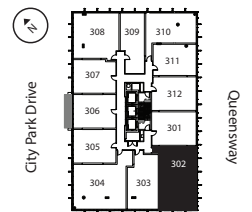

latitude

at frontier

ELIZABETH
 2 Bed / 2 Bath
 1,169 Sq Ft
 202, 302

livingatfrontier.com/latitude

All sizes and specifications are subject to change without notice. Furniture is not included. E. & O.E.

Floor 2

Floor 3