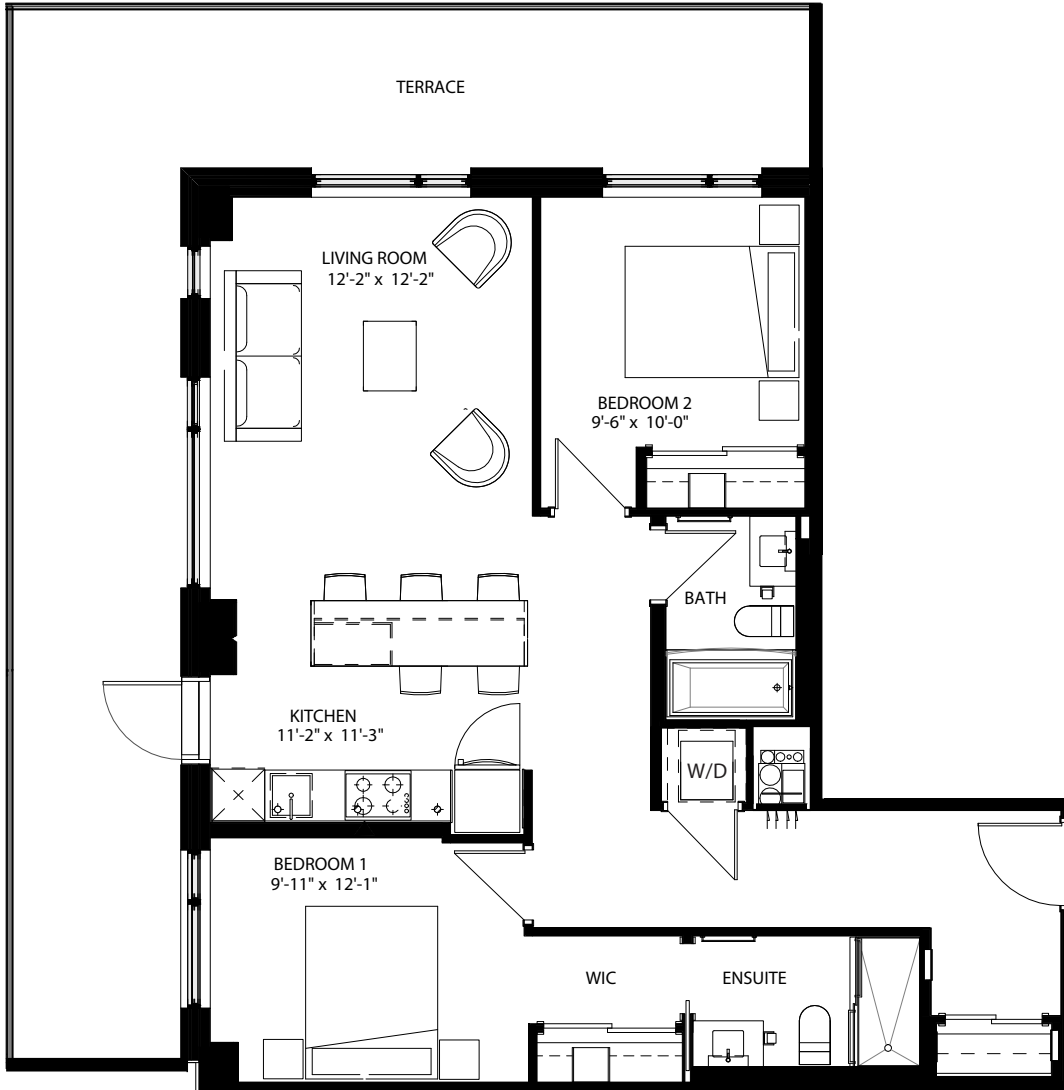

latitude

at frontier

GLEN
2 Bed / 2 Bath
Unit: 965 Sq Ft
Balcony: 1,200 Sq Ft
404

livingatfrontier.com/latitude

All sizes and specifications are subject to change without notice. Furniture is not included. E. & O.E.

Floor 4