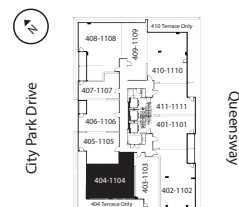

latitude

at frontier

GLEN
2 Bed / 2 Bath
Unit: 965 Sq Ft
Balcony: 1,200 Sq Ft
404

livingatfrontier.com/latitude

All sizes and specifications are subject to change without notice. Furniture is not included. E. & O.E.

Floor 4